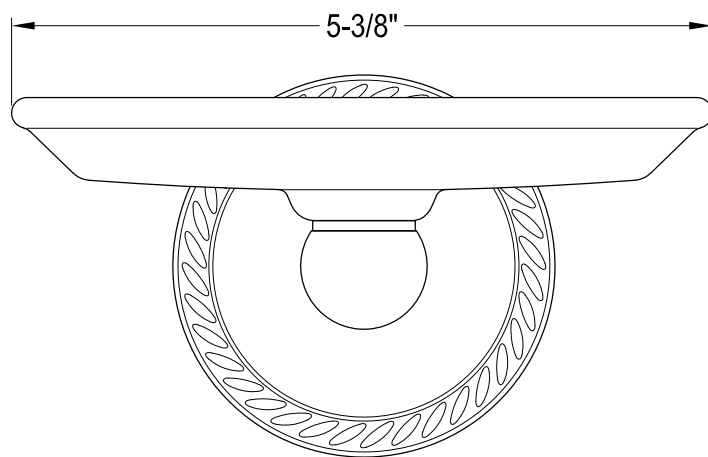

# BA915C,ORB

Soap Dish Holder

5-3/8"