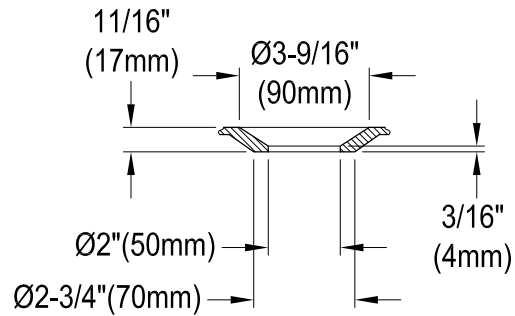

# VTPN603219T

60" Acrylic Anti-Skid Drop-In Tub

## Drain Hole Size

(Scale 3:1)

Section B-B

Section A-A