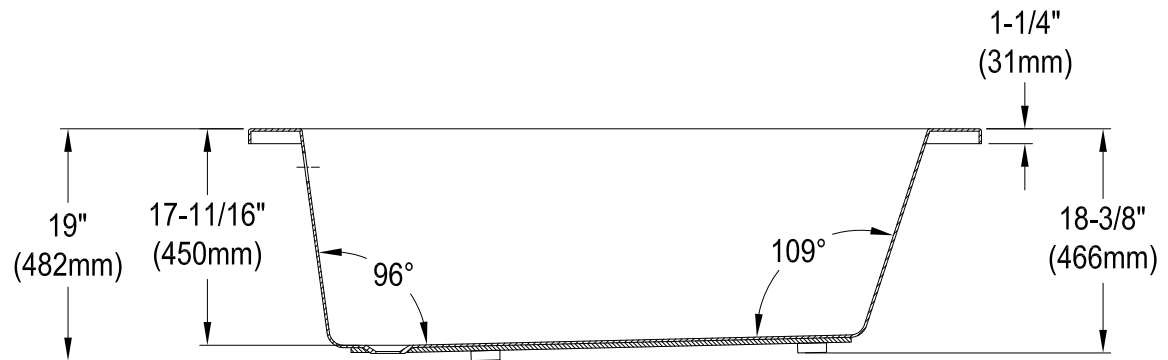

# VTPN603219T

60" Acrylic Anti-Skid Drop-In Tub

## Drain Hole Size

(Scale 3:1)

Section B-B

Section A-A