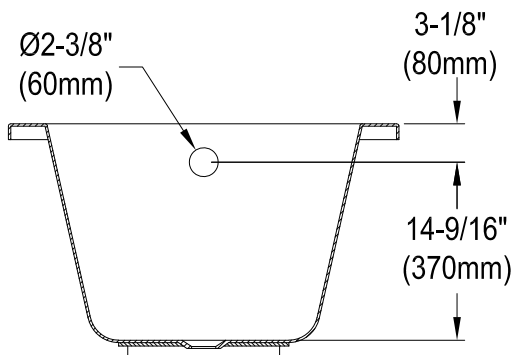

# VTPN603219T

60" Acrylic Anti-Skid Drop-In Tub

## Drain Hole Size

(Scale 3:1)

Section B-B

Section A-A