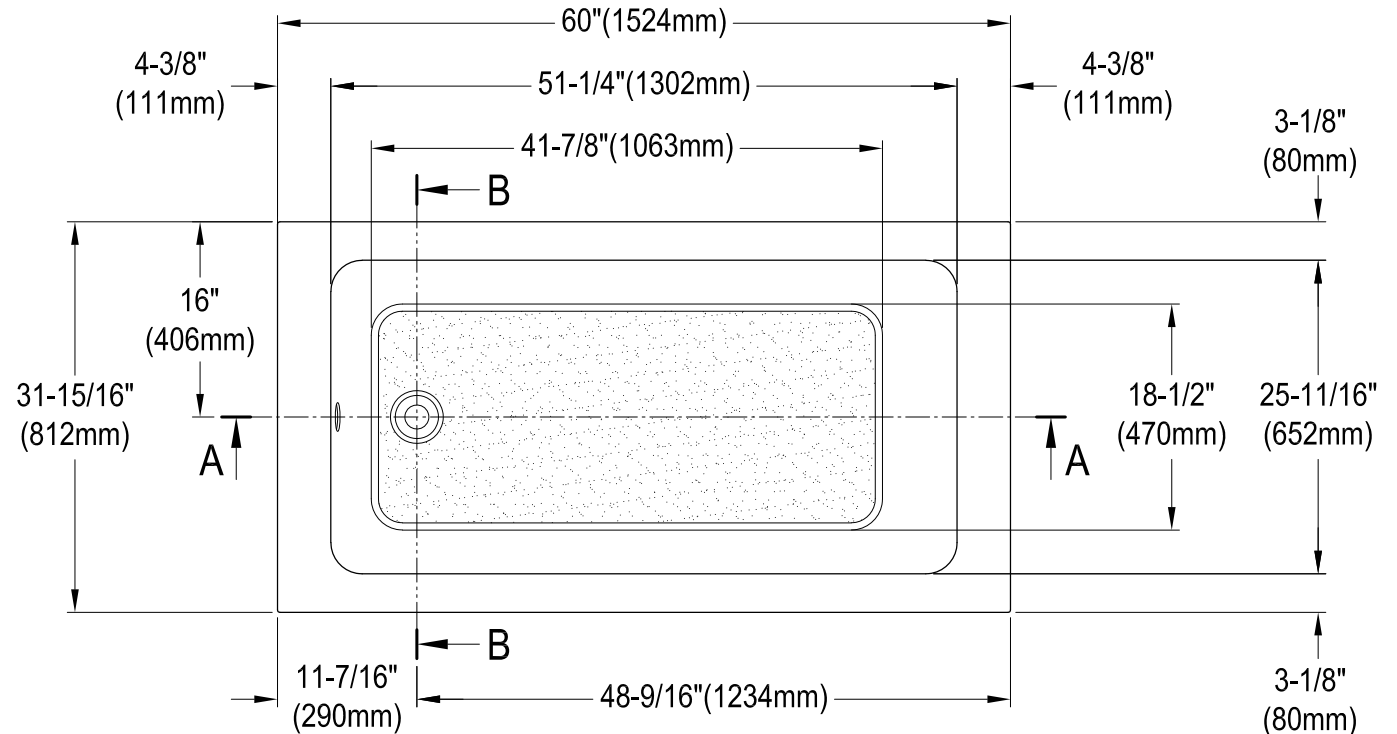

# VTPN603219T

60" Acrylic Anti-Skid Drop-In Tub

## Drain Hole Size

(Scale 3:1)

Section B-B

Section A-A