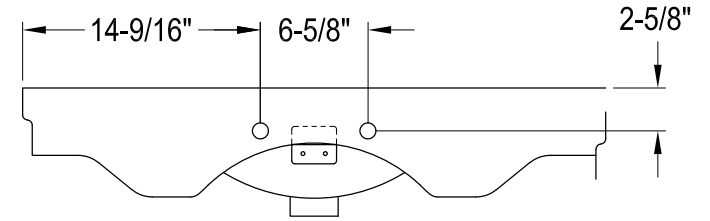

# KVPB36198K380, 1, 2, 6, 7, 8

36" Console Sink with Stainless Steel Legs

Sink Back View