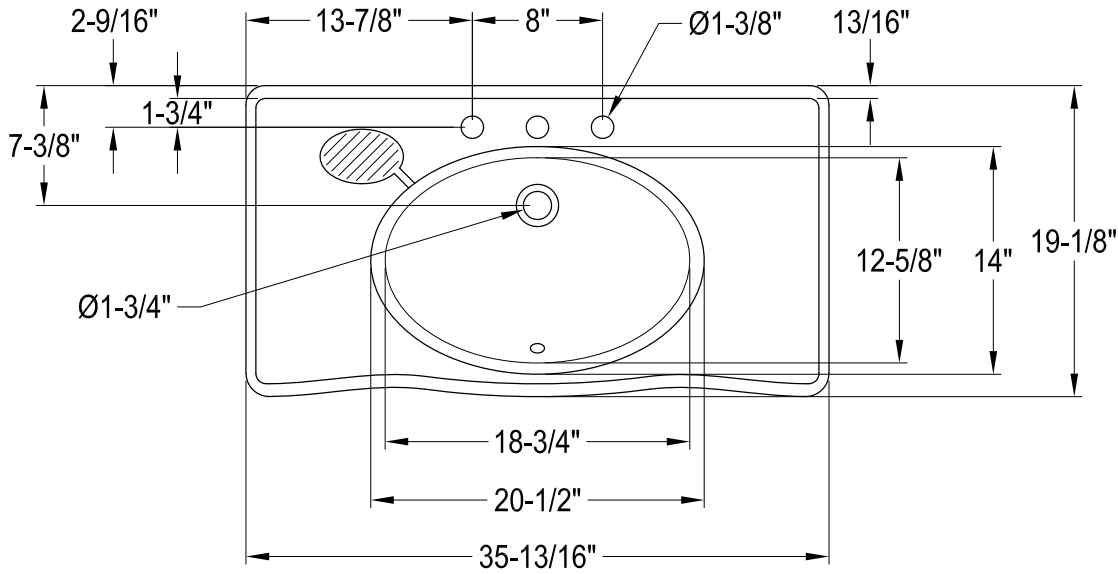

# KVPB36198K380, 1, 2, 6, 7, 8

36" Console Sink with Stainless Steel Legs

Sink Back View