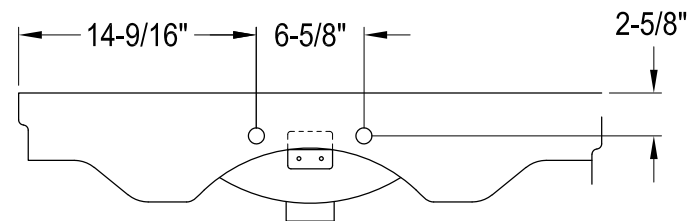

KVPB36198W80,1,2,6,7,8

36" Console Sink with Stainless Steel Legs

Sink Back View