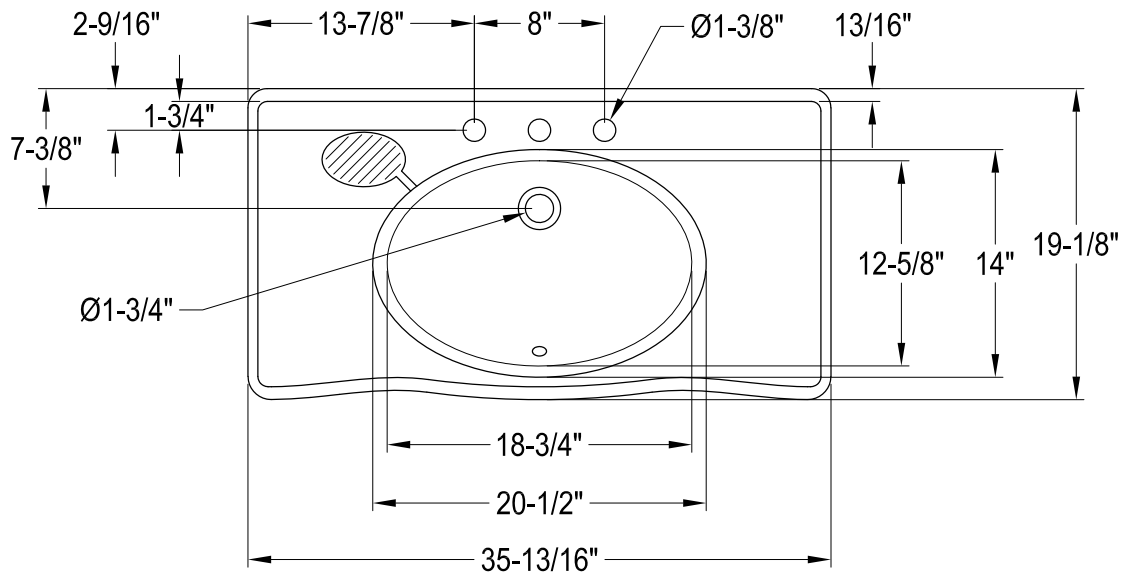

KVPB36198W80,1,2,6,7,8

36" Console Sink with Stainless Steel Legs

Sink Back View