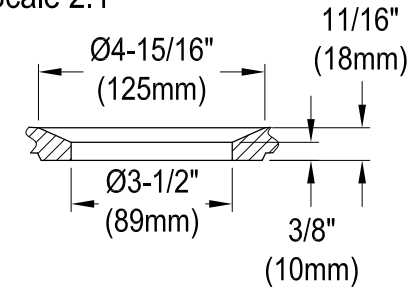

KGPF331810YHC

Fireclay Farmhouse Single Bowl Sink

Drain Hole Size

Scale 2:1

Strainer