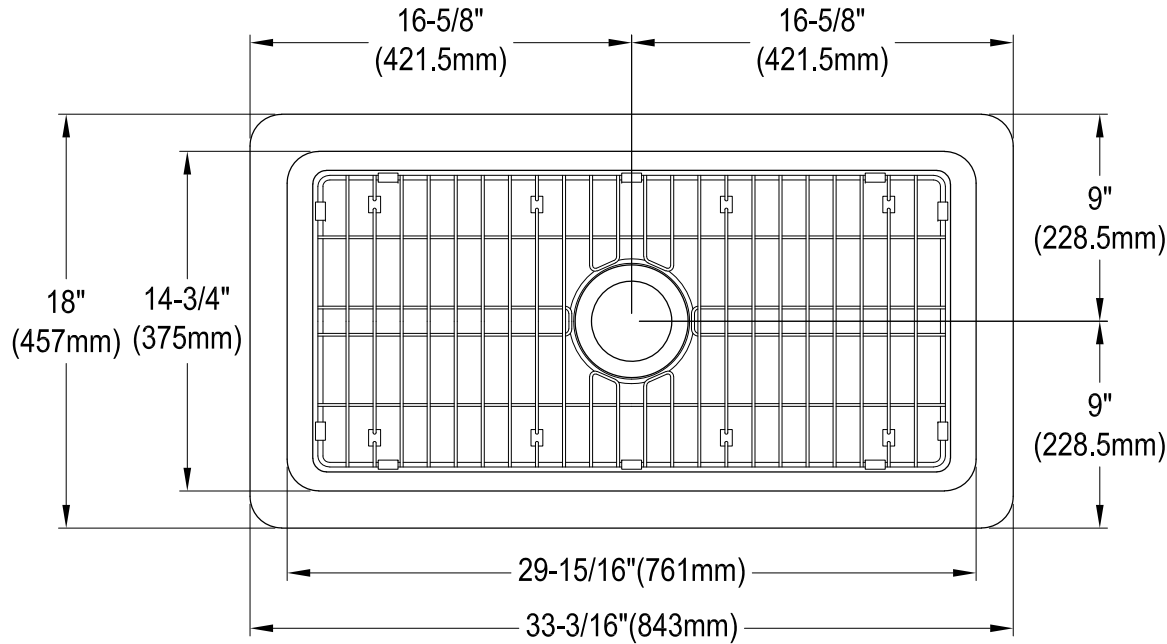

KGPF331810YHC

Fireclay Farmhouse Single Bowl Sink

Drain Hole Size

Scale 2:1

Strainer