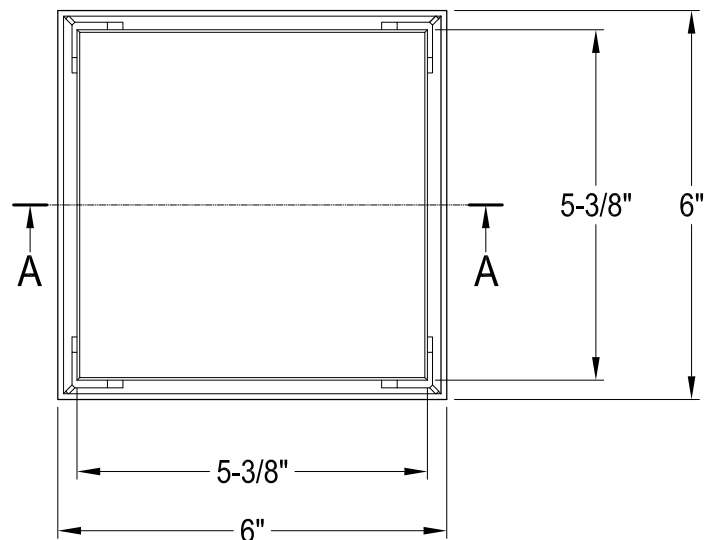

BSFK6620,1,7,8

Shower Drain and Flange Kit

Section A-A