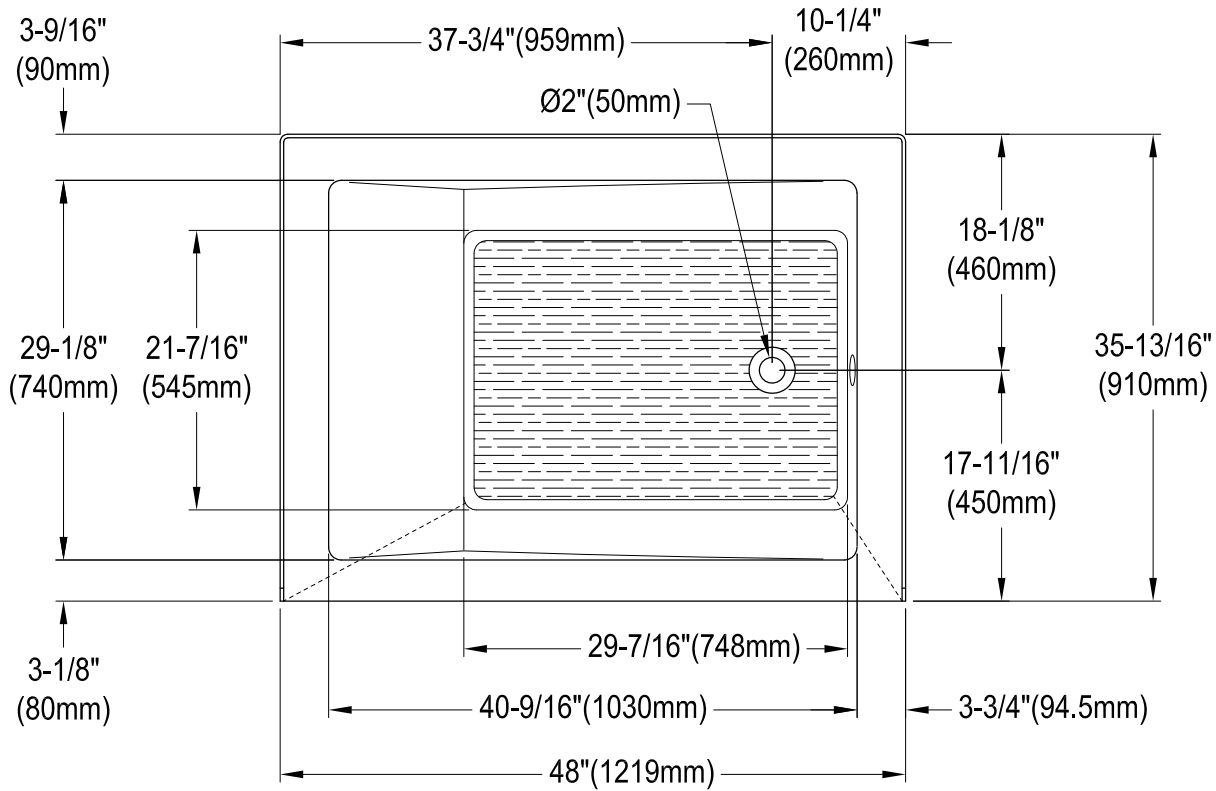

VTAM4836R22T

48" Acrylic Anti-Skid Alcove Tub with Right Hand Drain Hole

- M10 x 60 (2 pcs)
M10 x 45 (2 pcs)
-