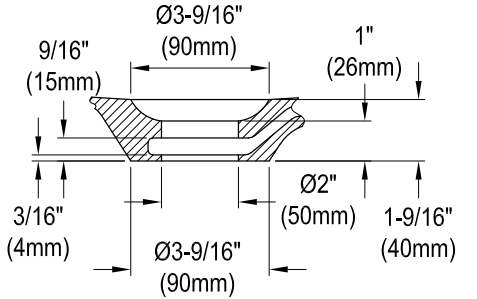

VTDE713223T

71" Freestanding Acrylic Anti-Skid Alcove Tub with Drain

M12 x 80 (6 pcs)

Drain Hole Size
Scale(3:1)

View B
Scale (3:1)

Section A-A