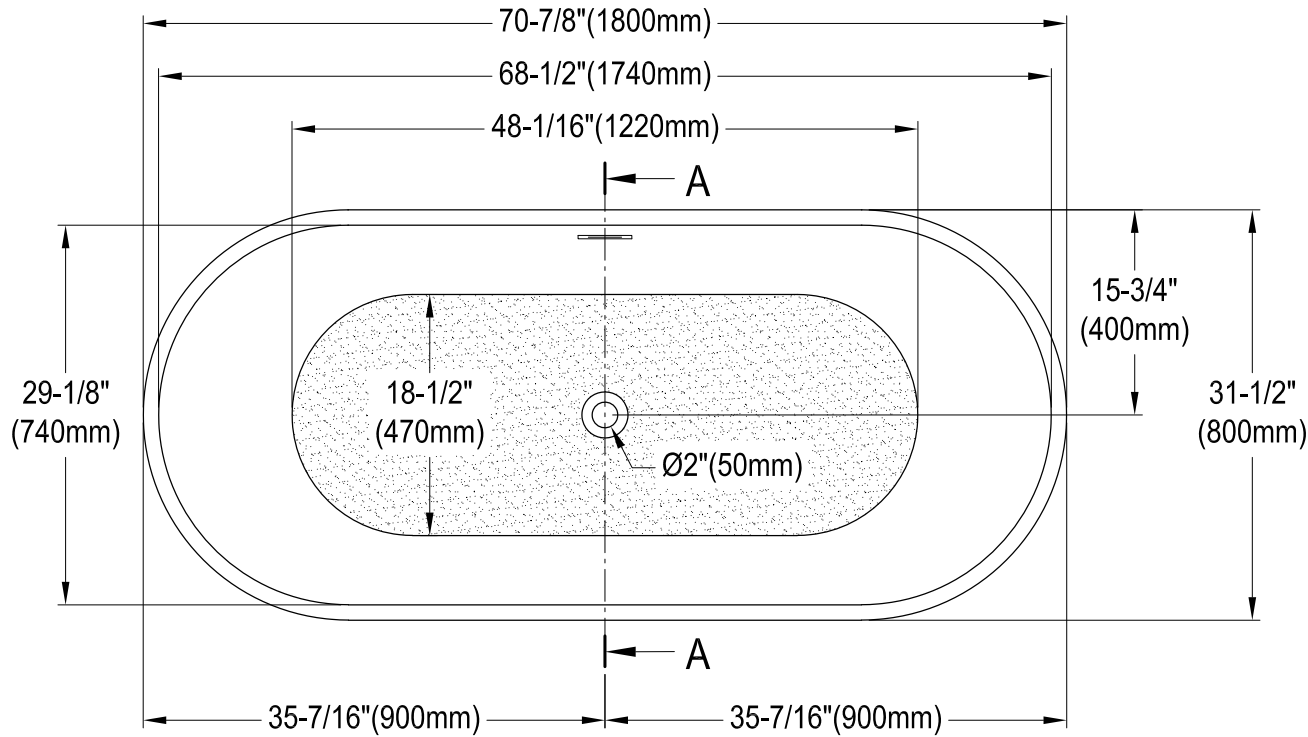

VTDE713223T

71" Freestanding Acrylic Anti-Skid Alcove Tub with Drain

M12 x 80 (6 pcs)

Drain Hole Size
Scale(3:1)

View B
Scale (3:1)

Section A-A