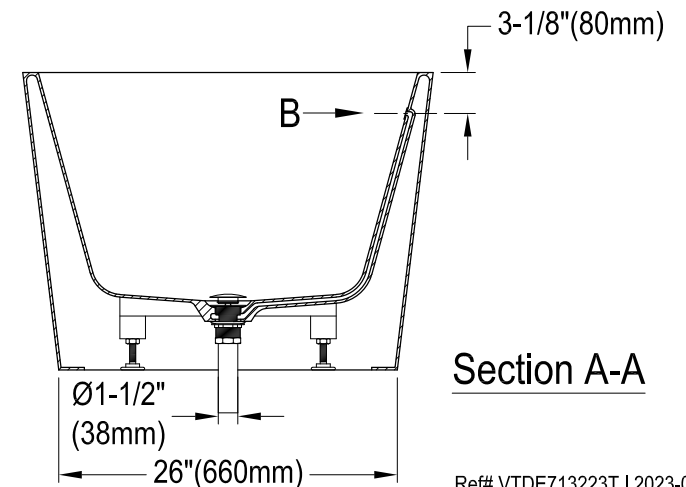

VTDE713223T

71" Freestanding Acrylic Anti-Skid Alcove Tub with Drain

M12 x 80 (6 pcs)

Drain Hole Size
Scale(3:1)

View B
Scale (3:1)

Section A-A