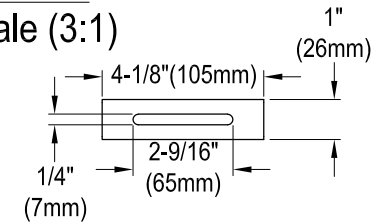

VTDE713223T

71" Freestanding Acrylic Anti-Skid Alcove Tub with Drain

M12 x 80 (6 pcs)

Drain Hole Size
Scale(3:1)

View B
Scale (3:1)

Section A-A