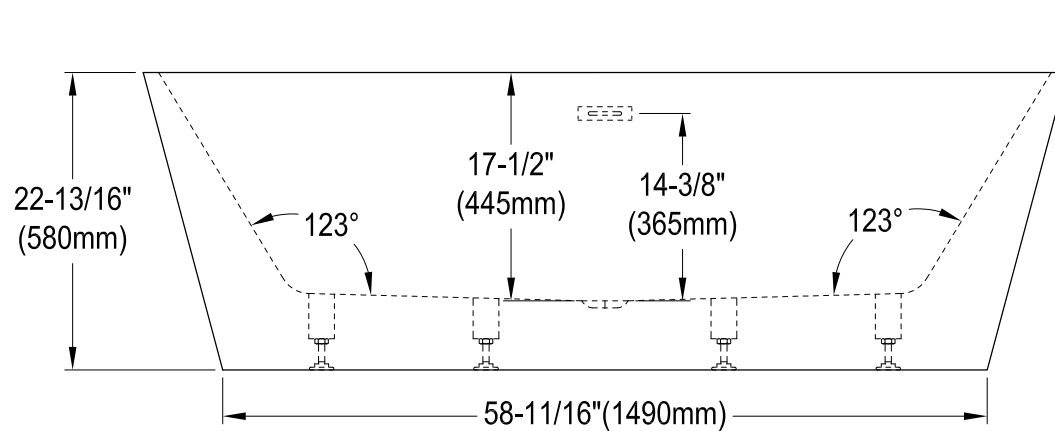

VTDE713223T

71" Freestanding Acrylic Anti-Skid Alcove Tub with Drain

M12 x 80 (6 pcs)

Drain Hole Size
Scale(3:1)

View B
Scale (3:1)

Section A-A