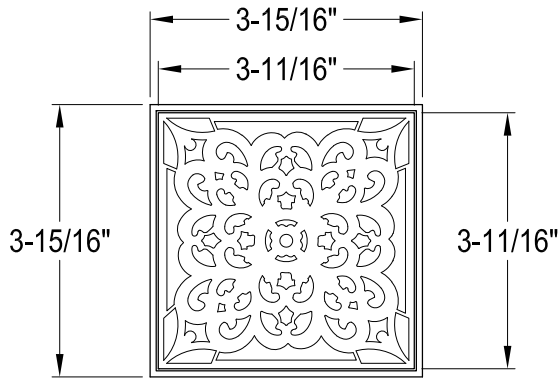

# BSFK9771MB,C,PB,AB,ORB,PN,BB,BN

Shower Drain with Flange Kit

1/4"-28 UNF x 5/8" L  
(4 pcs)

#10-12 x 1-1/2" L & Anchor  
(4 pcs)