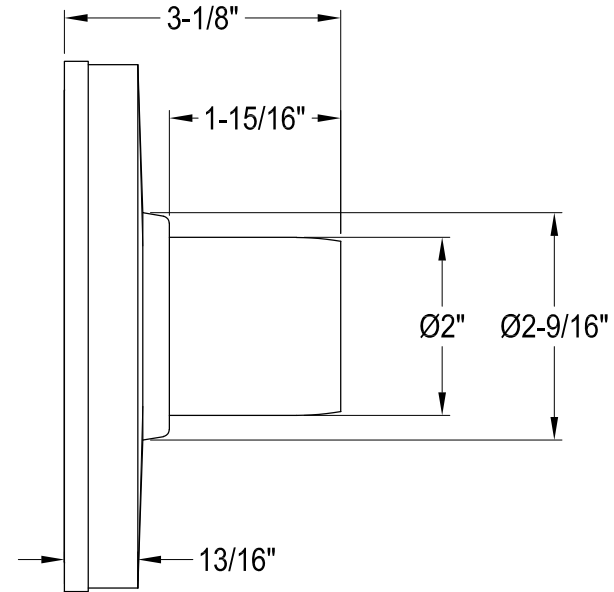

BSF6620,1,7,8

Shower Drain

Shower Drain Adaptor