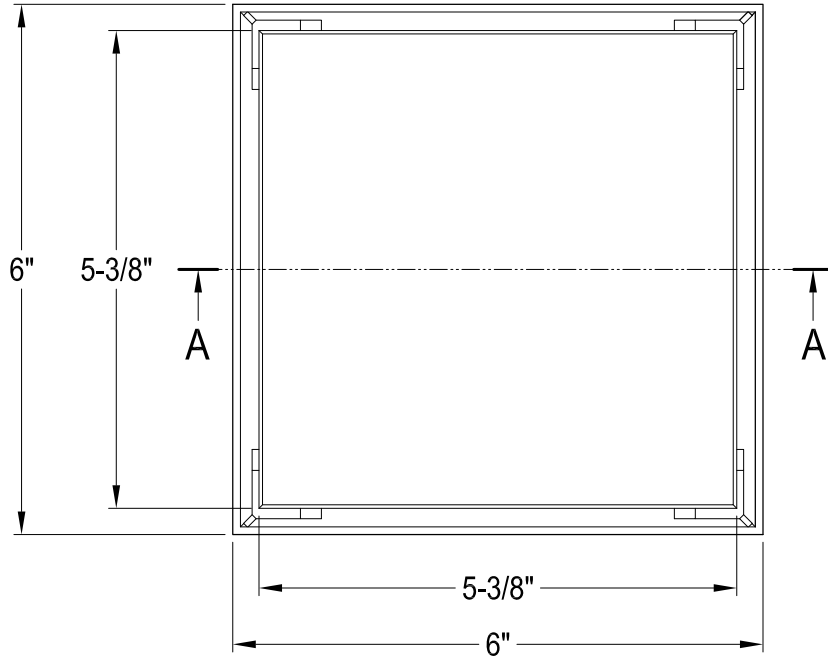

BSF6620,1,7,8

Shower Drain

Shower Drain Adaptor