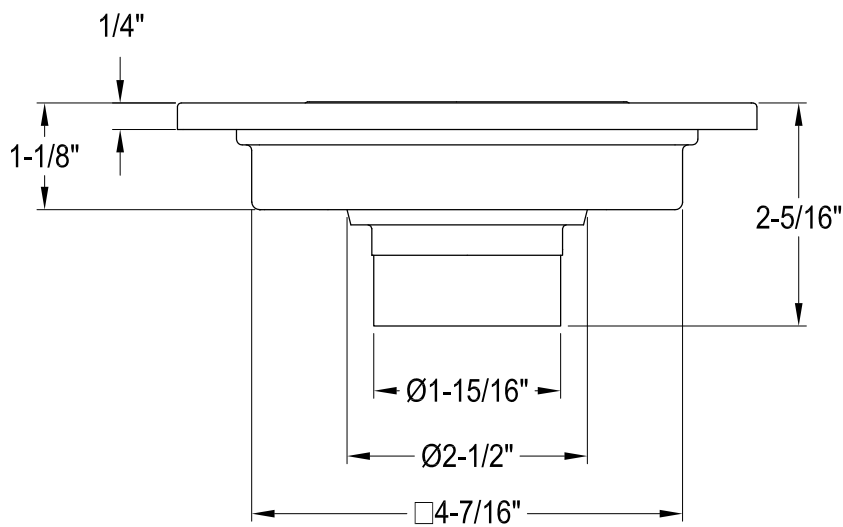

BSF6605SS

6" Stainless Steel Square Shower Drain, 23 Gauge

Rubber Adaptor