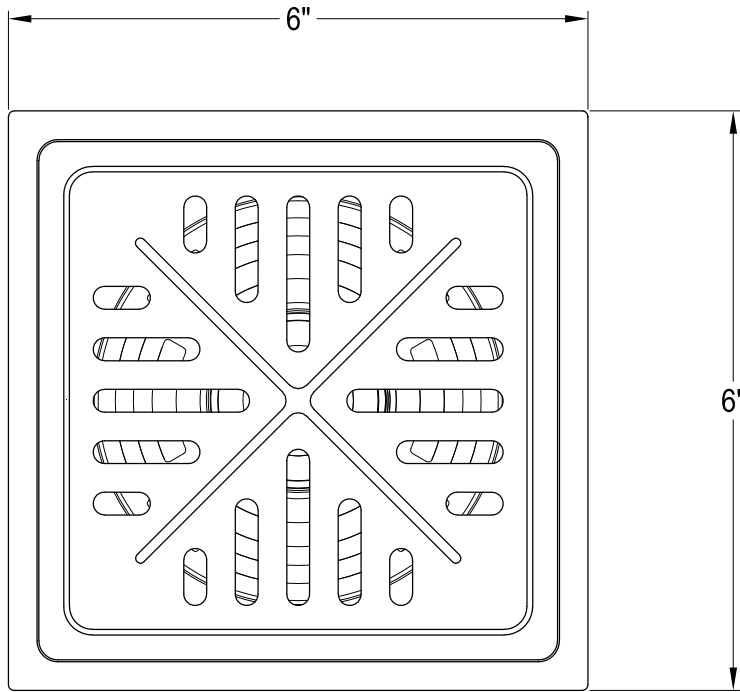

BSF6605SS

6" Stainless Steel Square Shower Drain, 23 Gauge

Rubber Adaptor