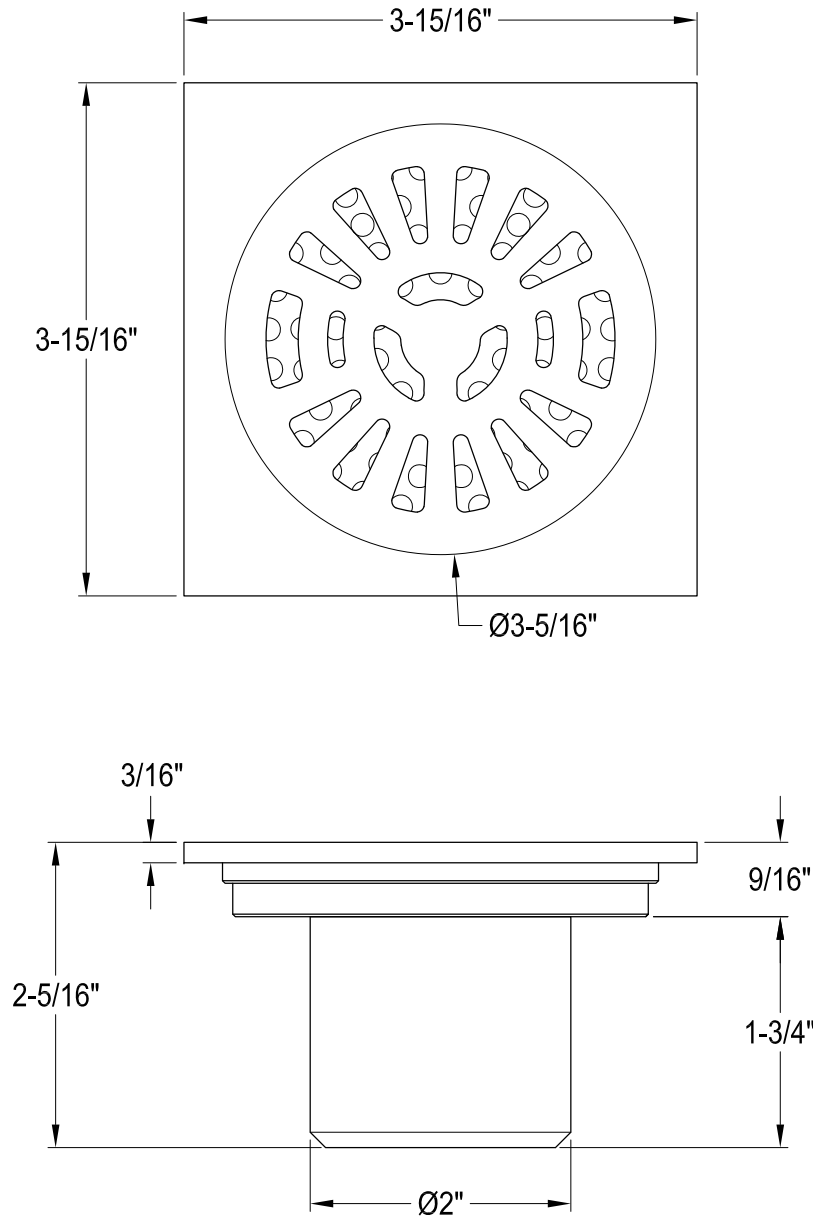

# BSF4267MB,C,PB,AB,PN,BB,BN

4" Square Shower Drain

Adaptor x 1 pc