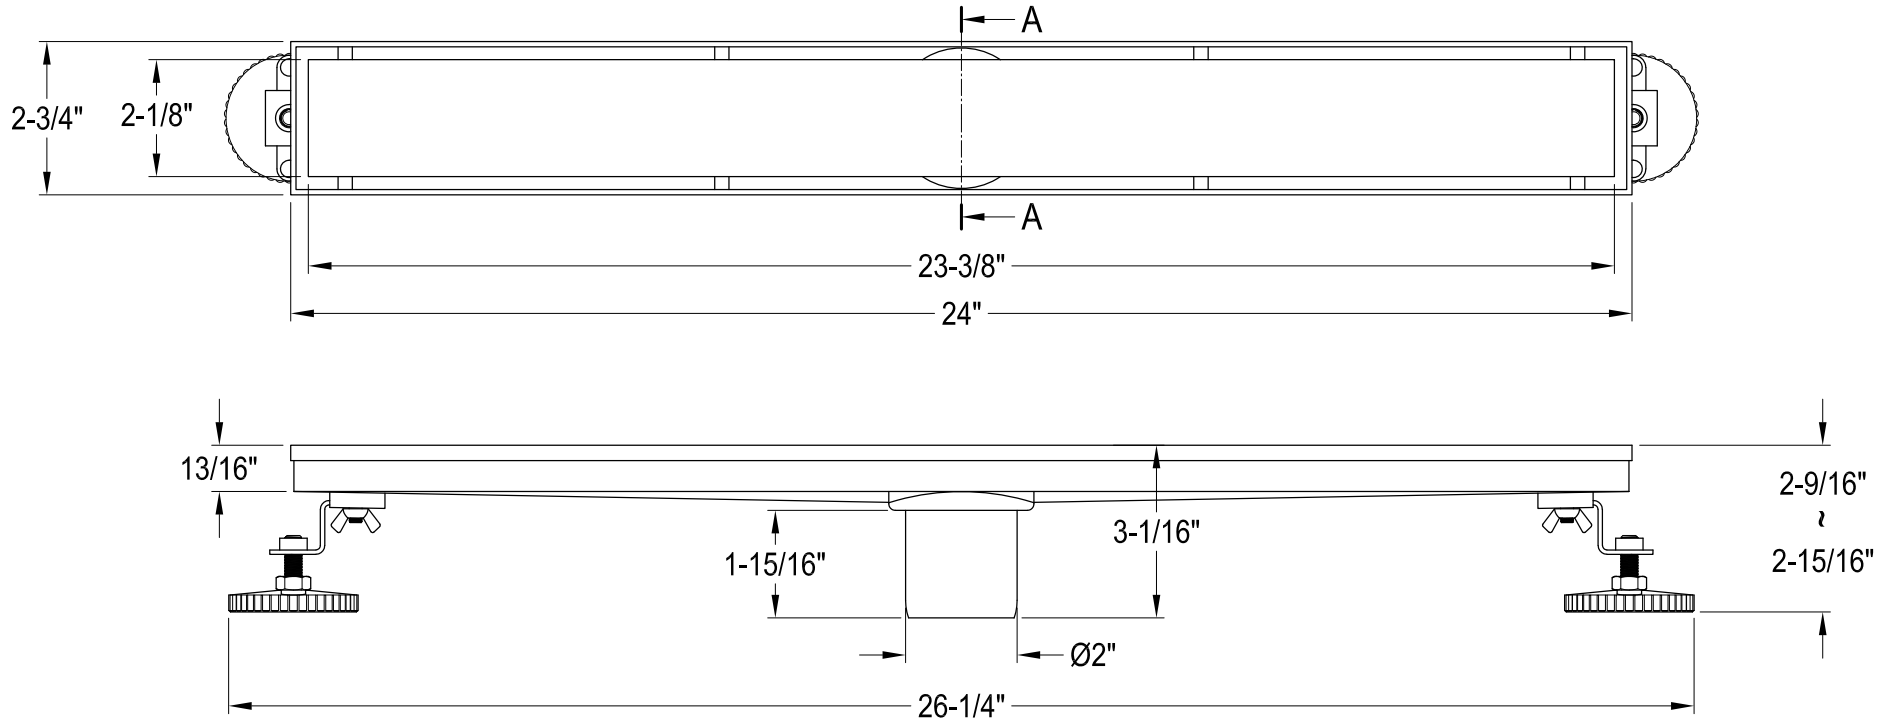

# BSF2420,1,7,8

Shower Drain

Section A-A

## Shower Drain Adaptor