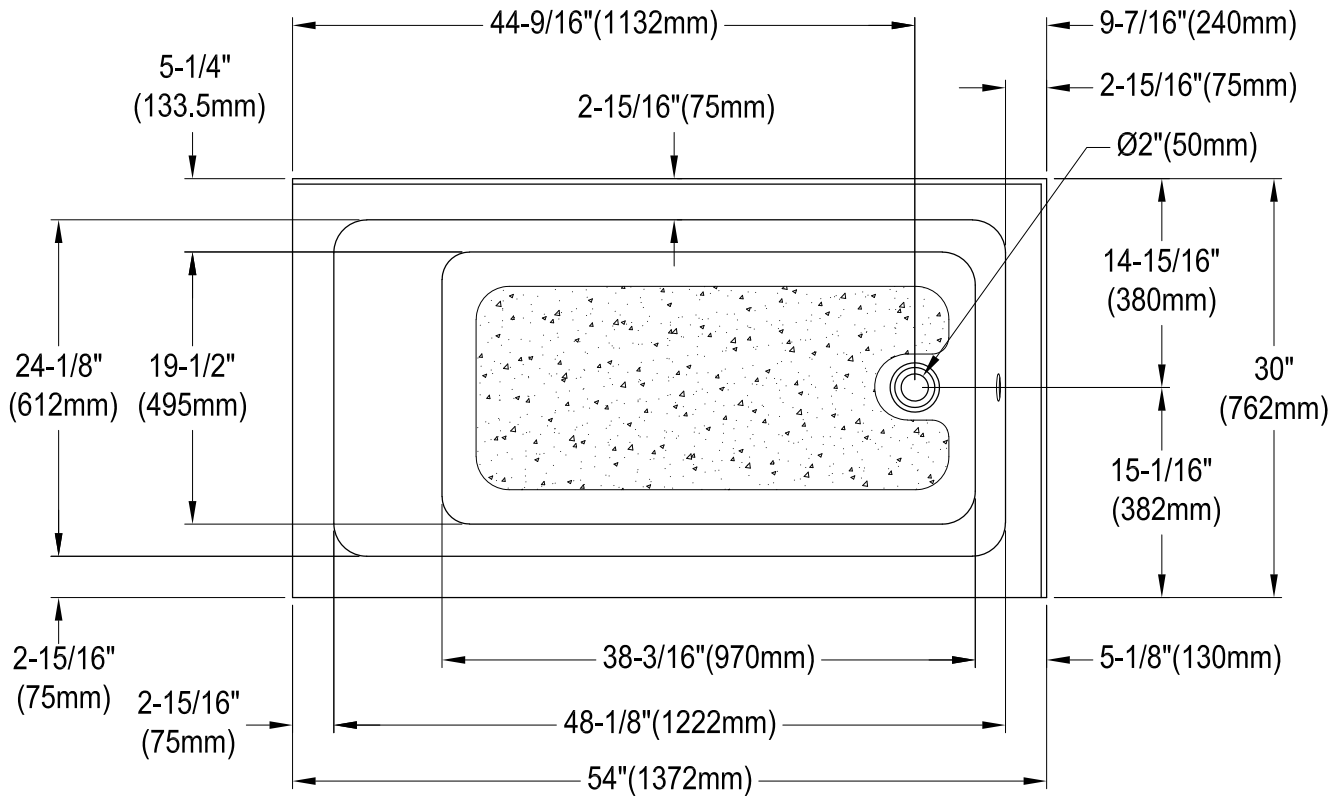

# VTAP5430R22TS

54" Acrylic Anti-Skid Alcove Tub with Corner Apron, Right Hand Drain Hole

## Drain Hole Size (Scale 3:1)