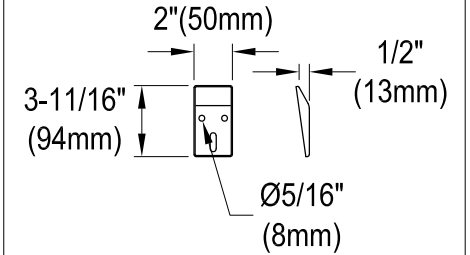

## Ceramic Wall Mount Lavatory Sink

Sink Back View

### Drain Hole Size Scale 2:1