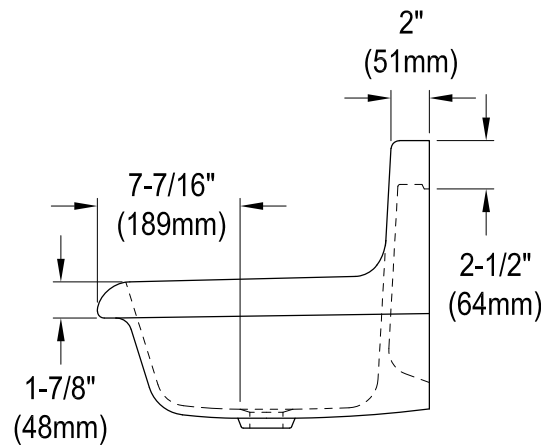

## Ceramic Wall Mount Lavatory Sink

Sink Back View

### Support Bracket (2 pcs)

### Drain Hole Size Scale 2:1