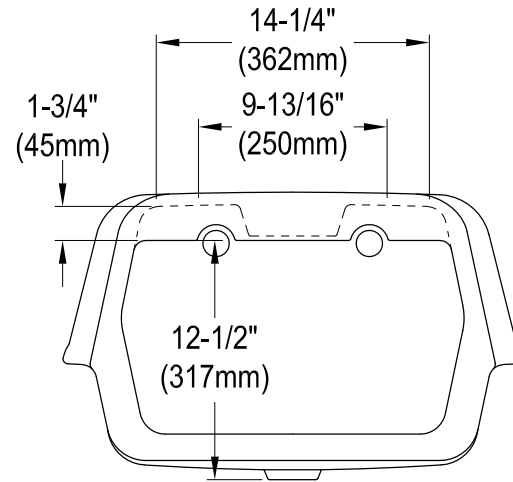

## Ceramic Wall Mount Lavatory Sink

Sink Back View

### Support Bracket (2 pcs)

### Drain Hole Size Scale 2:1