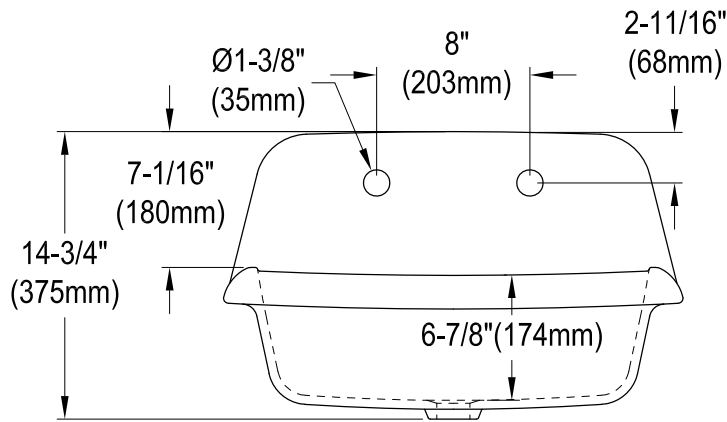

## Ceramic Wall Mount Lavatory Sink

Sink Back View

### Drain Hole Size Scale 2:1