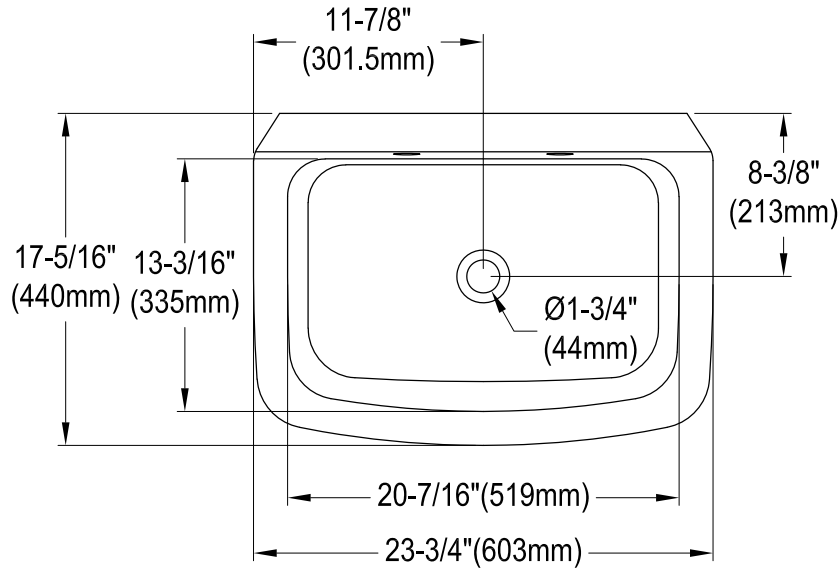

## Ceramic Wall Mount Lavatory Sink

Sink Back View

### Support Bracket (2 pcs)

### Drain Hole Size Scale 2:1