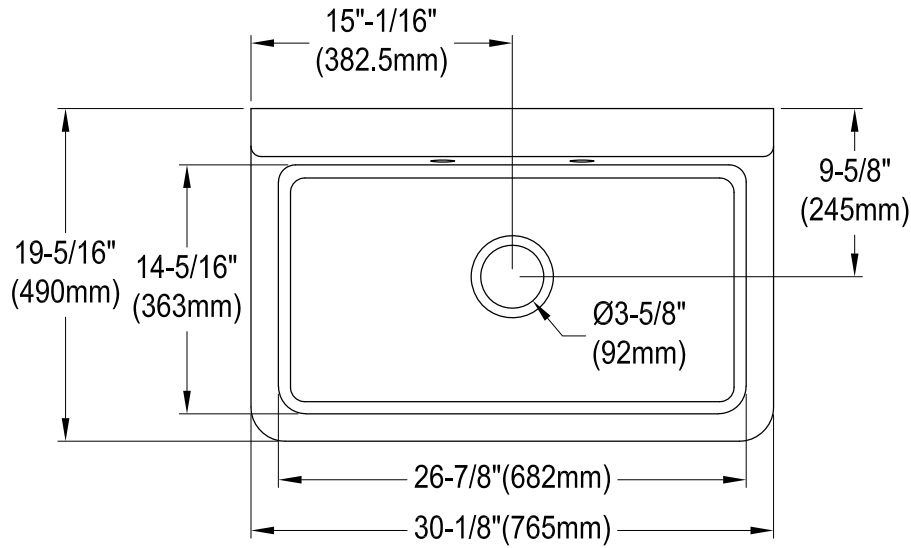

GPKWS301918

Ceramic Wall Mount Utility Sink

Sink Back View