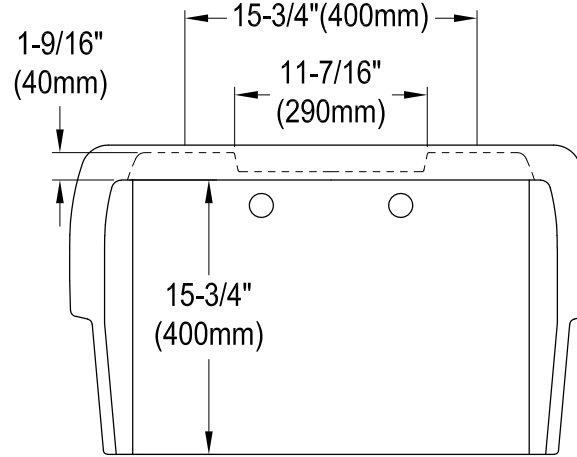

GPKWS301918

Ceramic Wall Mount Utility Sink

Sink Back View