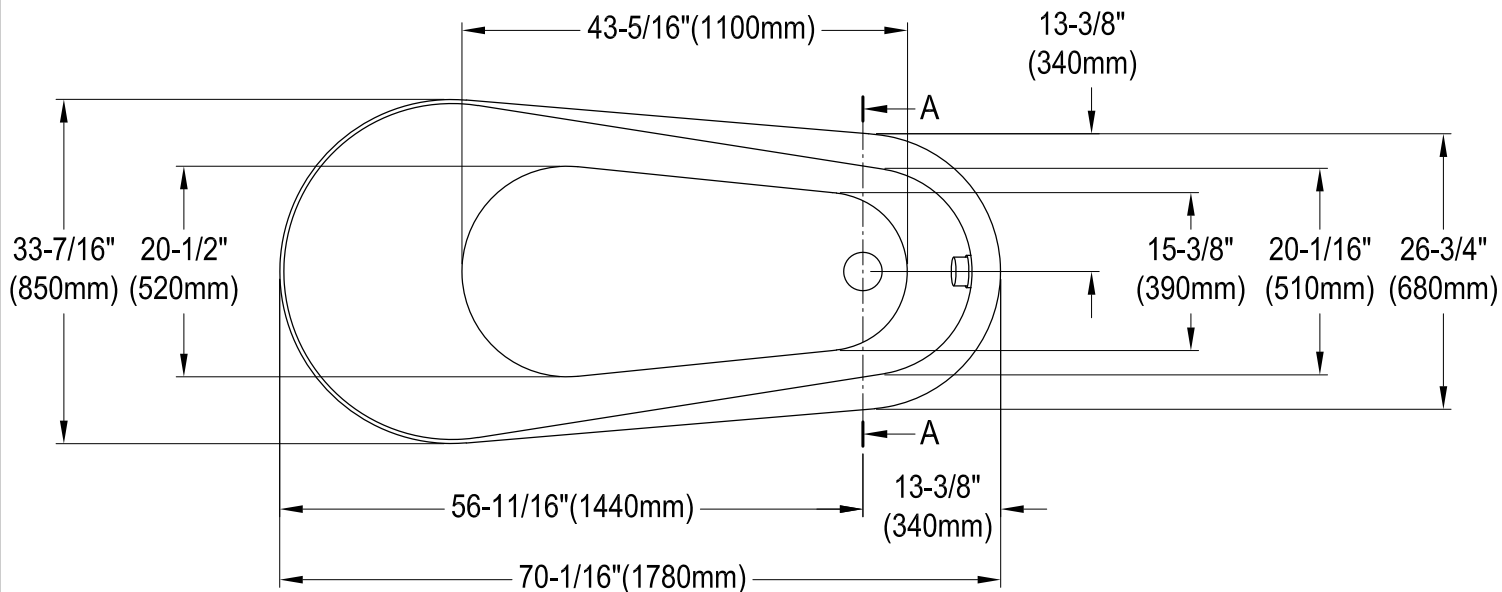

VTRS723432SA

70" Acrylic Freestanding Tub with Drain

M12 x 60 (6 pcs)

Drain Hole Size
SCALE (3:1)

Section A-A