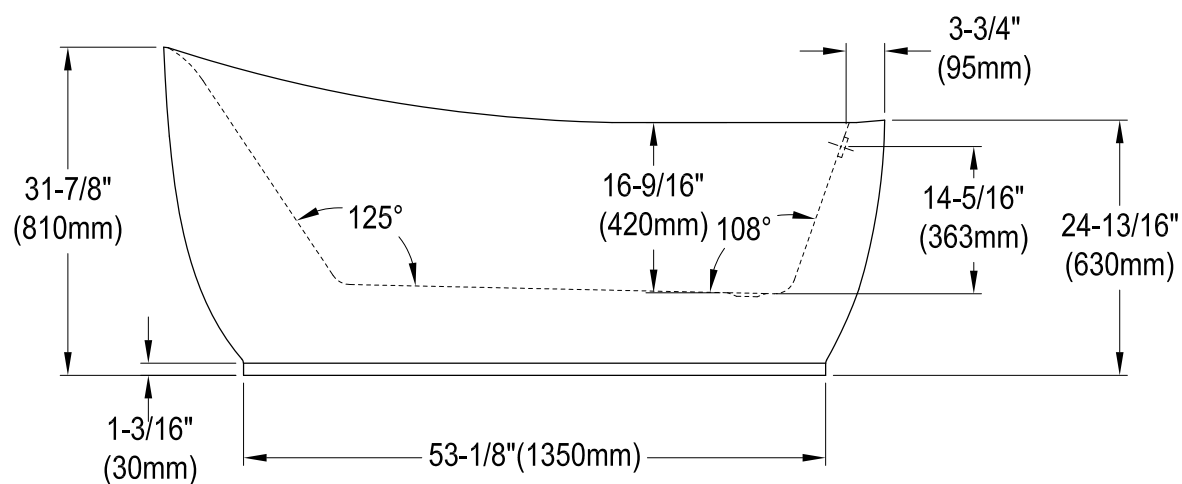

VTRS723432SA

70" Acrylic Freestanding Tub with Drain

M12 x 60 (6 pcs)

Drain Hole Size
SCALE (3:1)

Section A-A