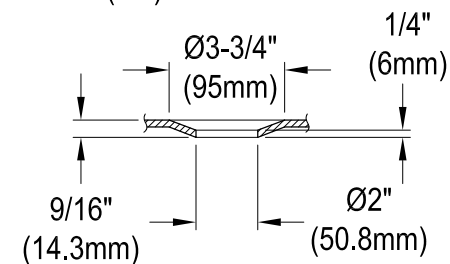

VTRS723432SA

70" Acrylic Freestanding Tub with Drain

M12 x 60 (6 pcs)

Drain Hole Size
SCALE (3:1)

Section A-A