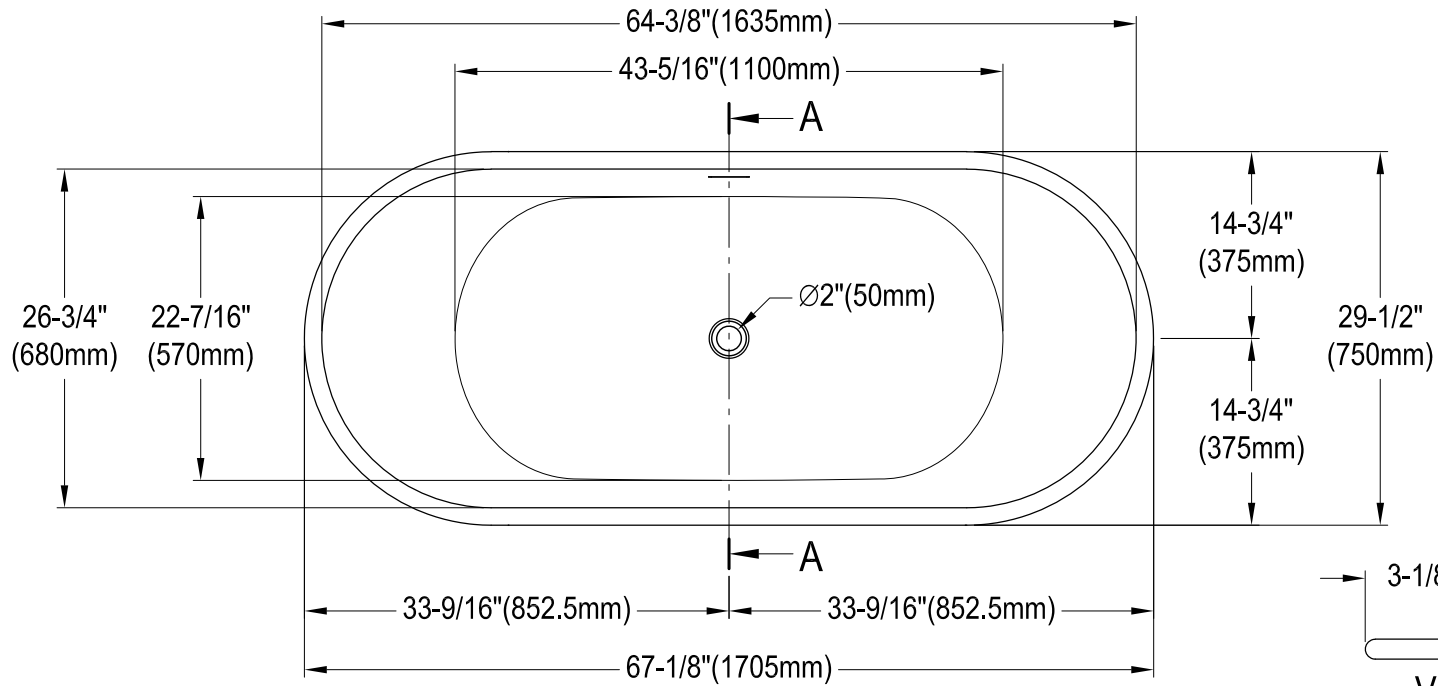

VRTDS673026WG

67" Solid Surface White Stone Pedestal Tub With Pop-Up Drain

View B
SCALE (5:1)

Section A-A