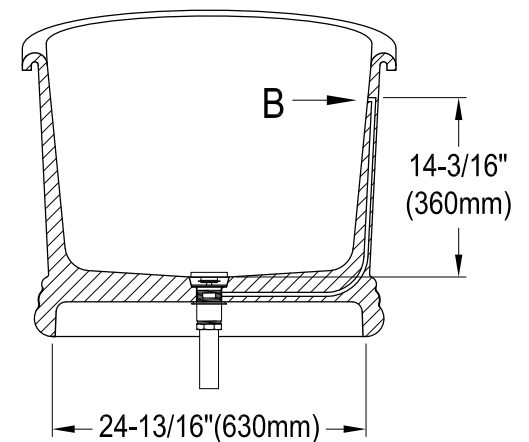

VRTDS673026WG

67" Solid Surface White Stone Pedestal Tub With Pop-Up Drain

View B
SCALE (5:1)

Section A-A