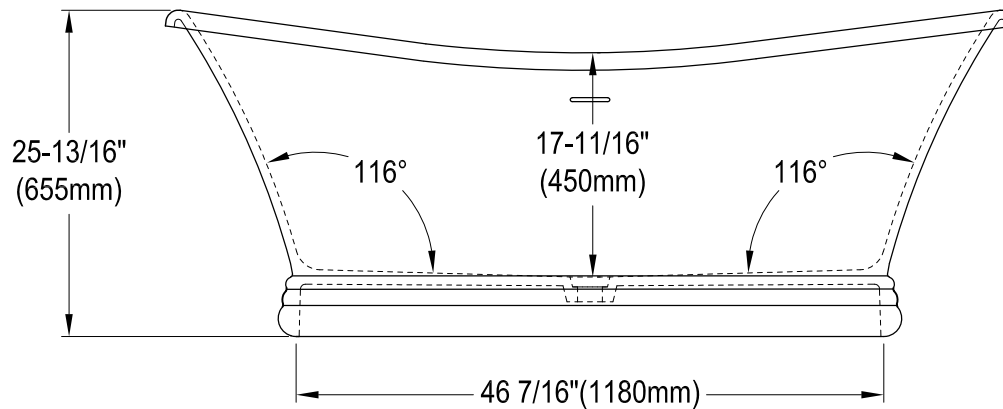

VRTDS673026WG

67" Solid Surface White Stone Pedestal Tub With Pop-Up Drain

View B
SCALE (5:1)

Section A-A