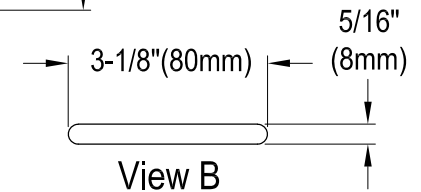

VRTDS673026WG

67" Solid Surface White Stone Pedestal Tub With Pop-Up Drain

View B
SCALE (5:1)

Section A-A