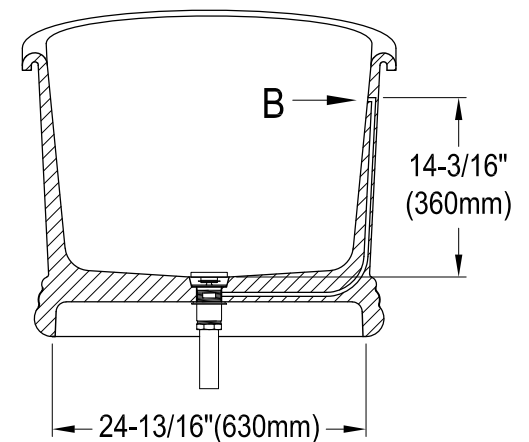

VRTDS673026

67" Solid Surface White Stone Pedestal Tub With Pop-Up Drain

View B
SCALE (5:1)

Section A-A