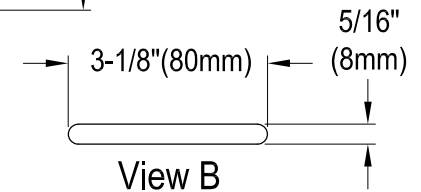

VRTDS673026

67" Solid Surface White Stone Pedestal Tub With Pop-Up Drain

View B
SCALE (5:1)

Section A-A