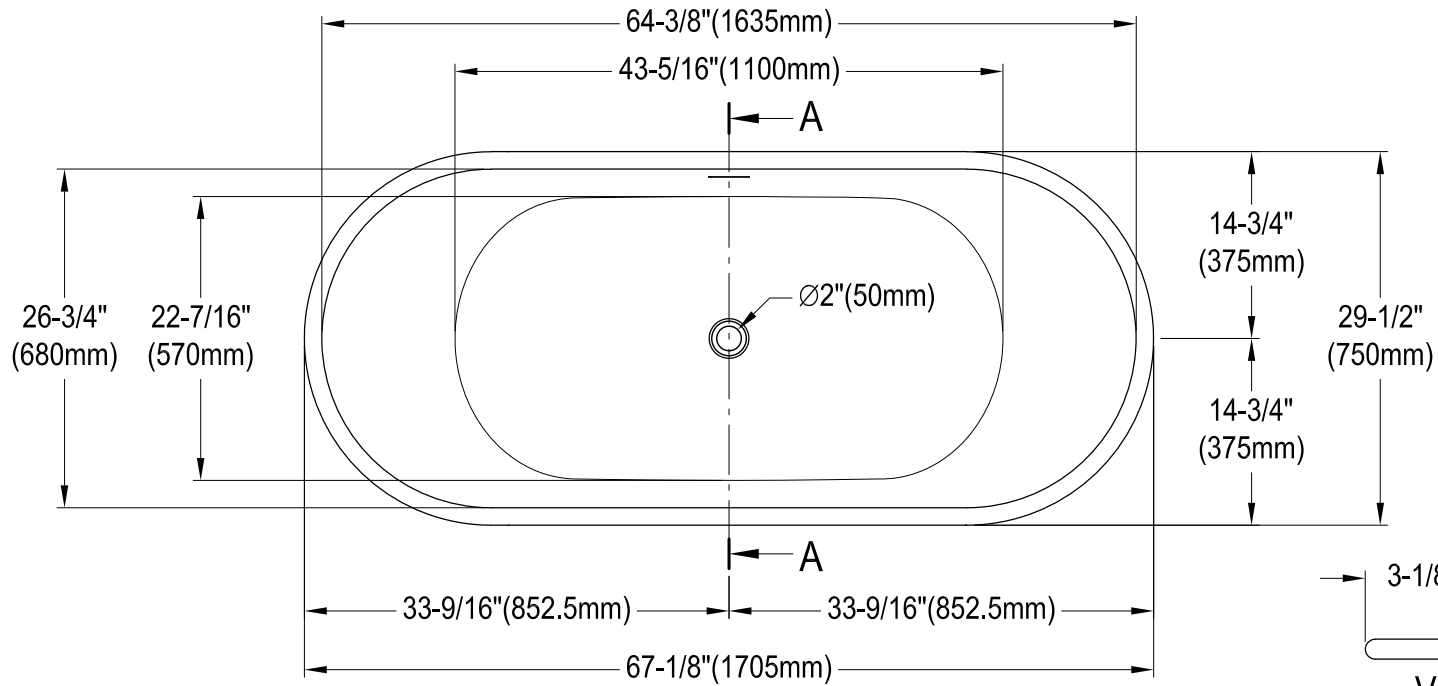

VRTDS673026

67" Solid Surface White Stone Pedestal Tub With Pop-Up Drain

View B
SCALE (5:1)

Section A-A