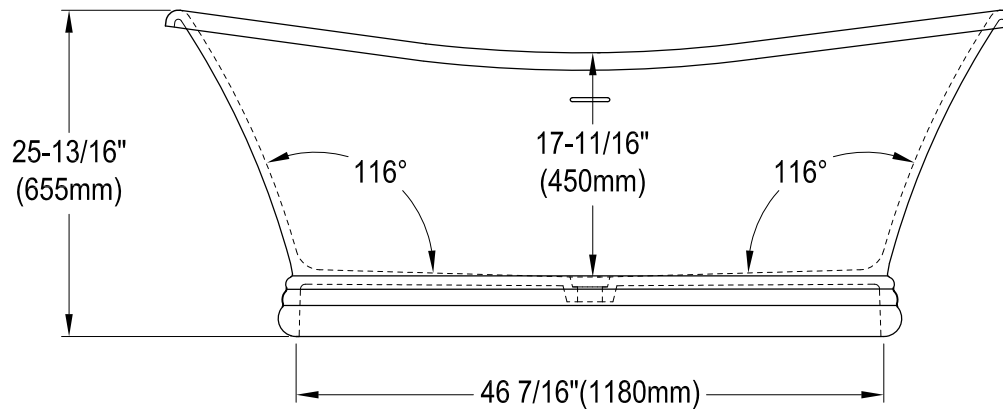

VRTDS673026

67" Solid Surface White Stone Pedestal Tub With Pop-Up Drain

View B
SCALE (5:1)

Section A-A