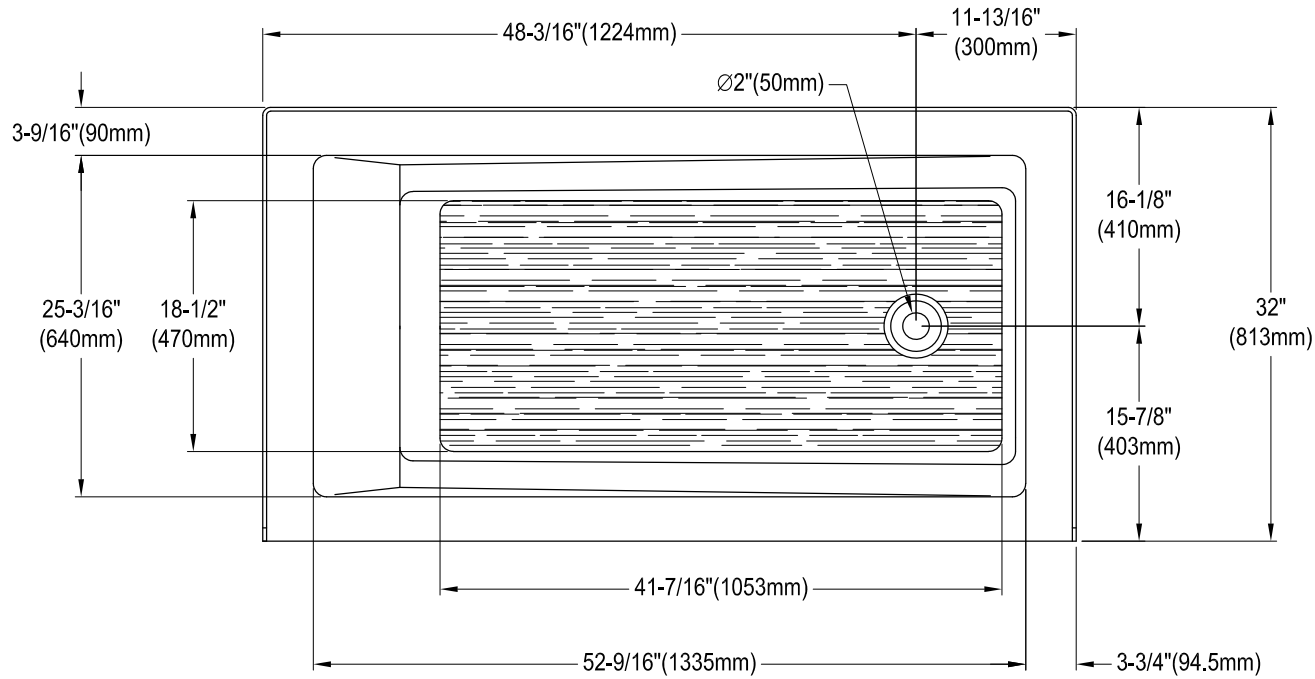

VTAM6032R22D

60" Acrylic Anti-Skid Alcove Tub With Right Hand Drain Hole

M10 x 60 (2 pcs)
M10 x 45 (2 pcs)

Four icons representing different types of feet used for mounting the tub: two with long stems and two with shorter stems.