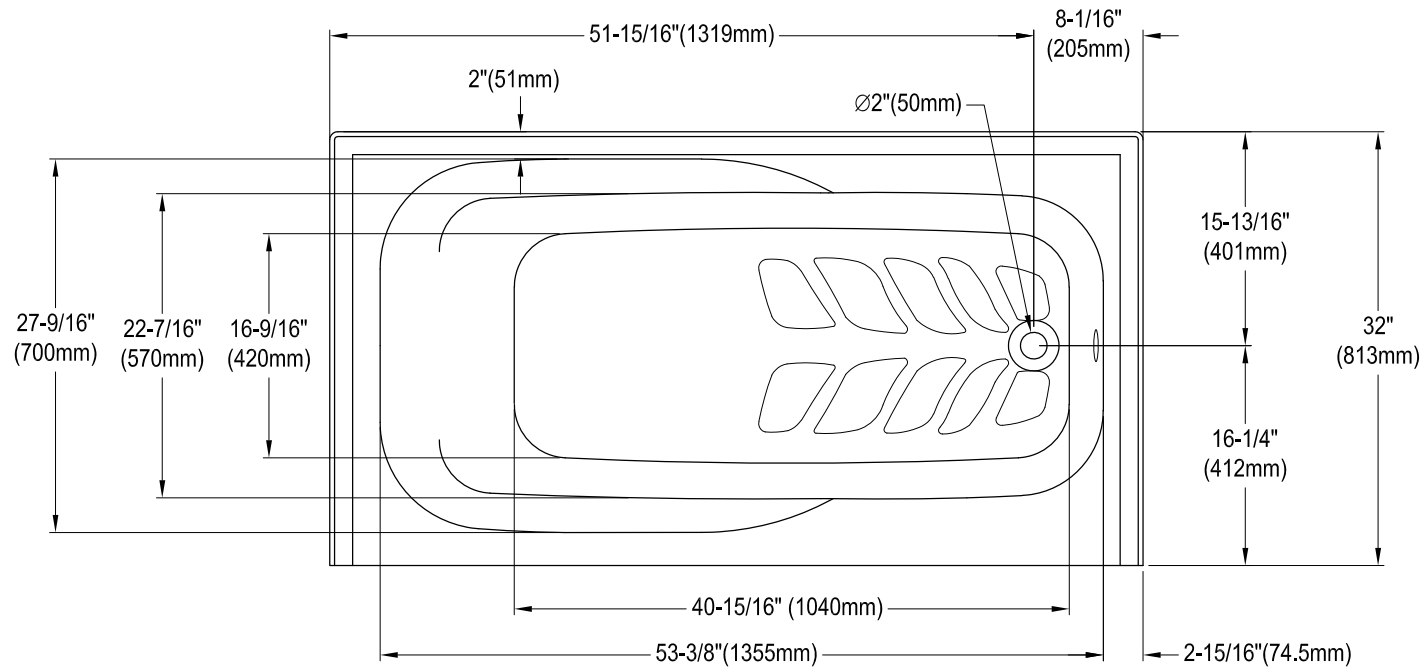

VTAM6031R21A

60" Acrylic Anti-Skid Alcove Tub With Right Hand Drain Hole

M10 x 60 (2 pcs)
M10 x 45 (2 pcs)

Four icons representing different types of feet used for mounting the tub.