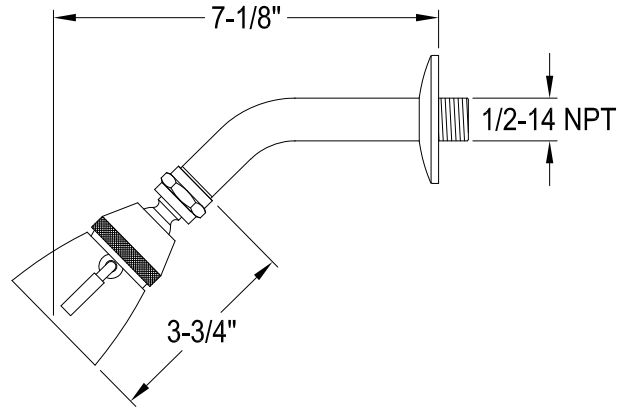

KB36300, 10, 20, 30, 50, 60, 70, 80PL

Single Handle Pressure Balanced Tub & Shower Faucet With Diverter

Min: 1"
Max: 1-5/8"