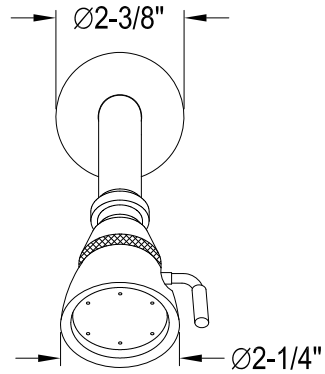

KB36300, 10, 20, 30, 50, 60, 70, 80AL

Single Handle Pressure Balanced Tub & Shower Faucet With Diverter

Min: 1"
Max: 1-5/8"