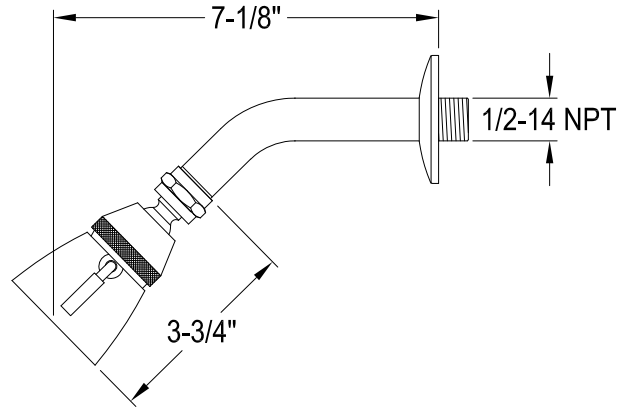

KB36300, 10, 20, 30, 50, 60, 70, 80AL

Single Handle Pressure Balanced Tub & Shower Faucet With Diverter

Min: 1"
Max: 1-5/8"