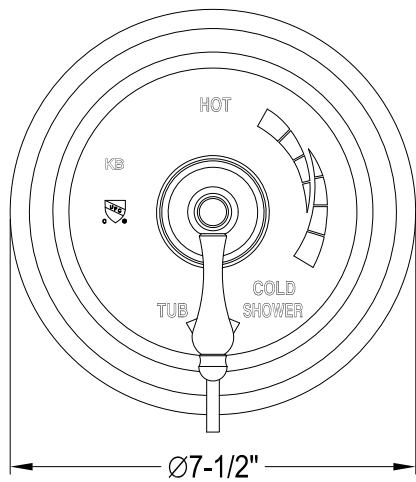

KB36300, 10, 20, 30, 50, 60, 70, 80AL

Single Handle Pressure Balanced Tub & Shower Faucet With Diverter

Min: 1"
Max: 1-5/8"