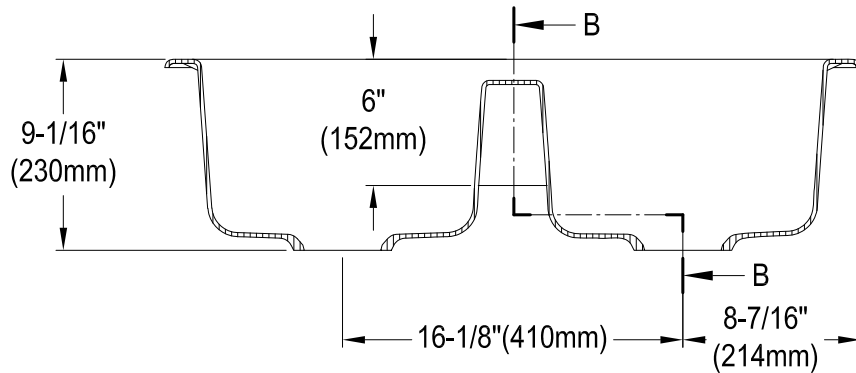

GT33229D5

Cast Iron Self-Rimming Double Bowl Kitchen Sink, 5 Holes, (L)33" X (W)22" X (D)9-1/16"

Section A-A

Section B-B