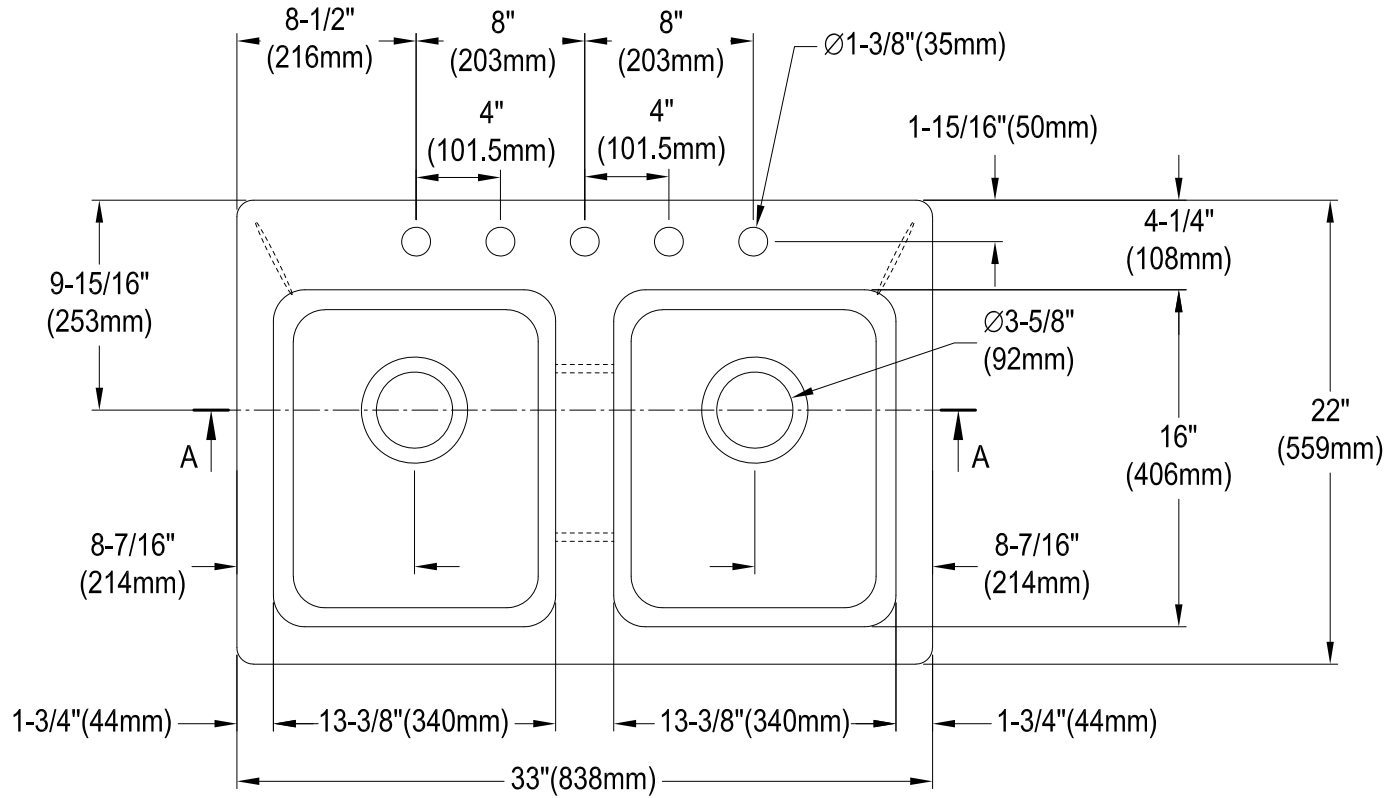

GT33229D5

Cast Iron Self-Rimming Double Bowl Kitchen Sink, 5 Holes, (L)33" X (W)22" X (D)9-1/16"

Section A-A

Section B-B