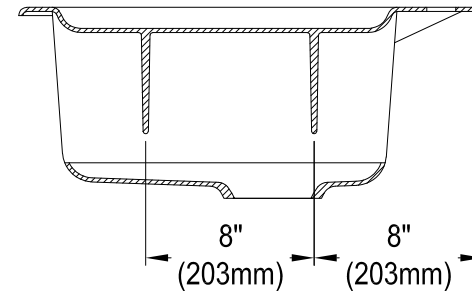

GT33229D5

Cast Iron Self-Rimming Double Bowl Kitchen Sink, 5 Holes, (L)33" X (W)22" X (D)9-1/16"

Section A-A

Section B-B