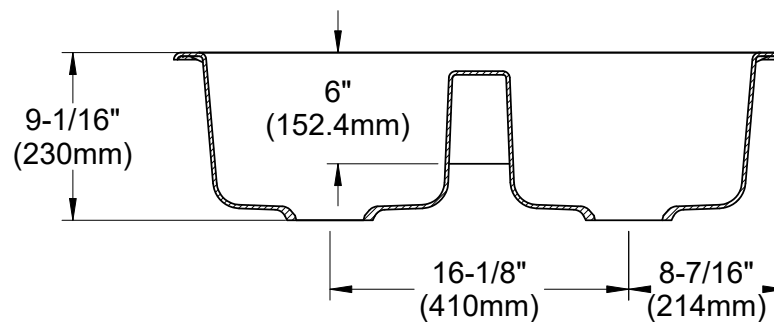

GT33229D4

Cast Iron Self-Rimming Double Bowl Kitchen Sink, 4 Holes, (L)33" X (W)22" X (D)9-1/16"

Section A-A