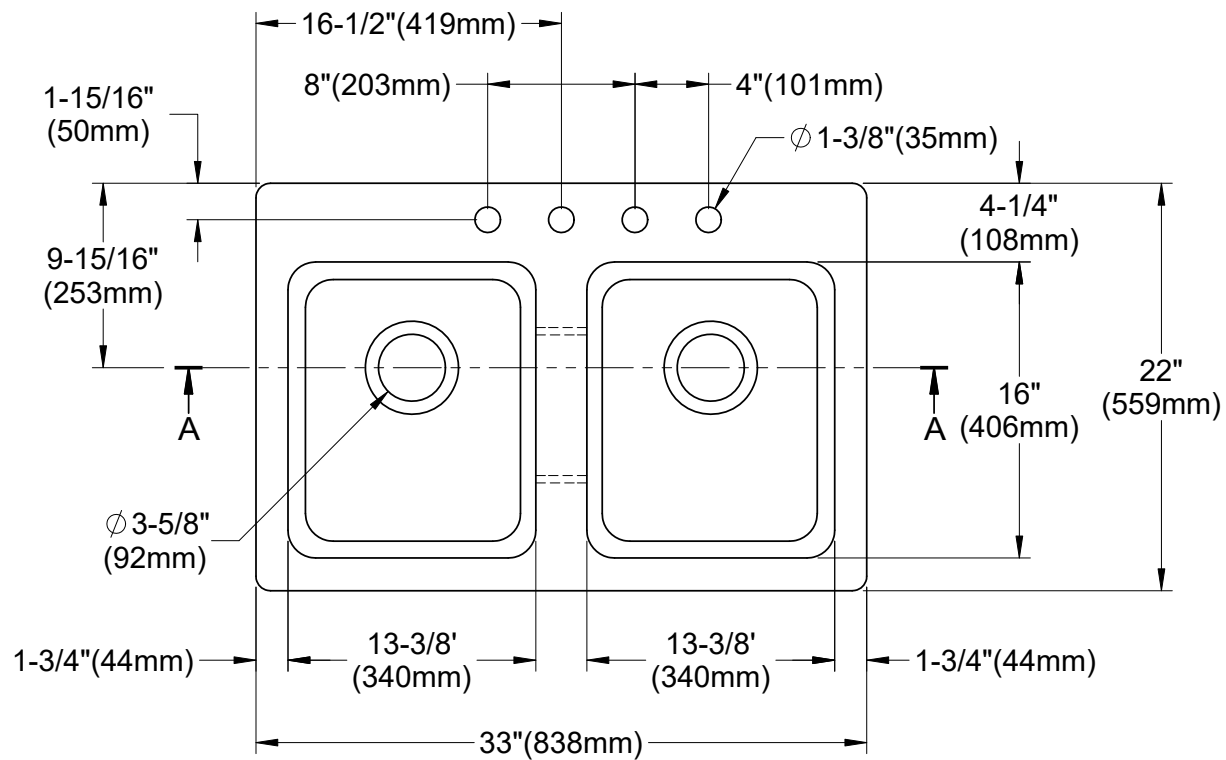

GT33229D4

Cast Iron Self-Rimming Double Bowl Kitchen Sink, 4 Holes, (L)33" X (W)22" X (D)9-1/16"

Section A-A