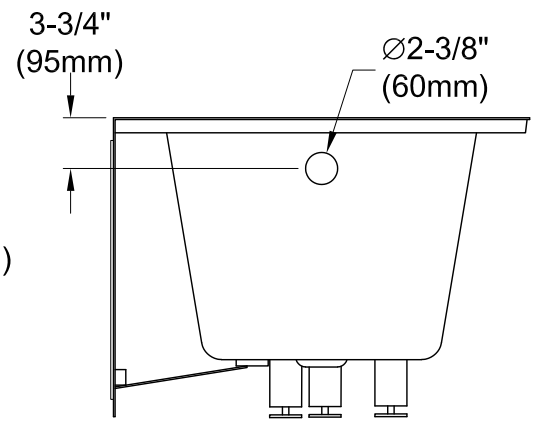

VTDE603121R

60" Acrylic Tub With Right Drain & Overflow Hole

M10 x 65 (5 pcs)

Diagram showing five screws, labeled M10 x 65 (5 pcs).

Section A-A