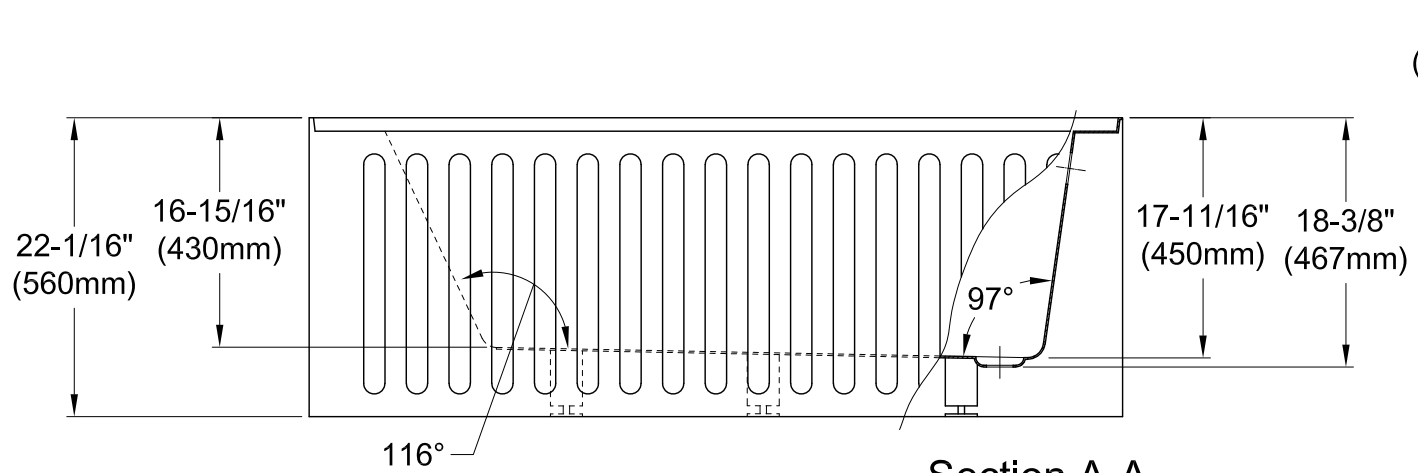

VTDE603121R

60" Acrylic Tub With Right Drain & Overflow Hole

M10 x 65 (5 pcs)

Diagram showing five screws, labeled M10 x 65 (5 pcs).

Section A-A