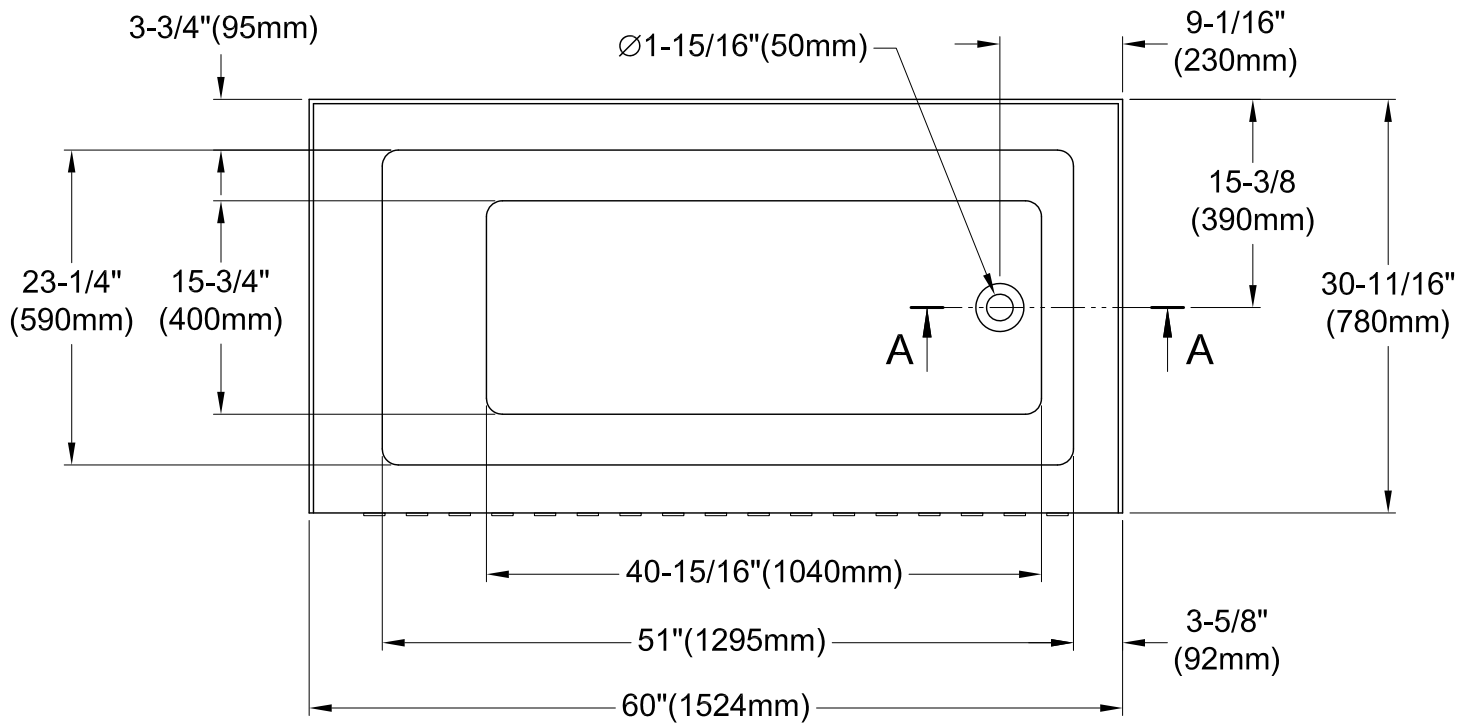

VTDE603121R

60" Acrylic Tub With Right Drain & Overflow Hole

M10 x 65 (5 pcs)

Diagram showing five screws, labeled M10 x 65 (5 pcs).

Section A-A