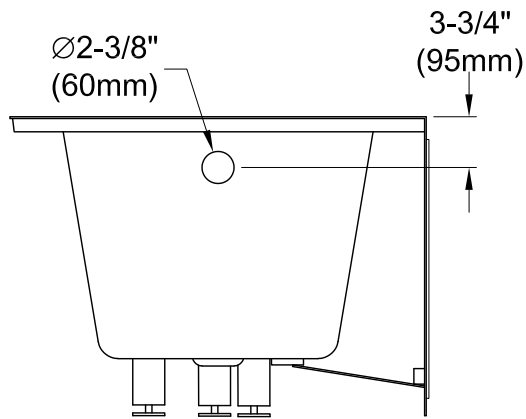

# VTDE603121L

60" Acrylic Tub With Left Drain & Overflow Hole

M10 x 65 (5 pcs)

Section A-A