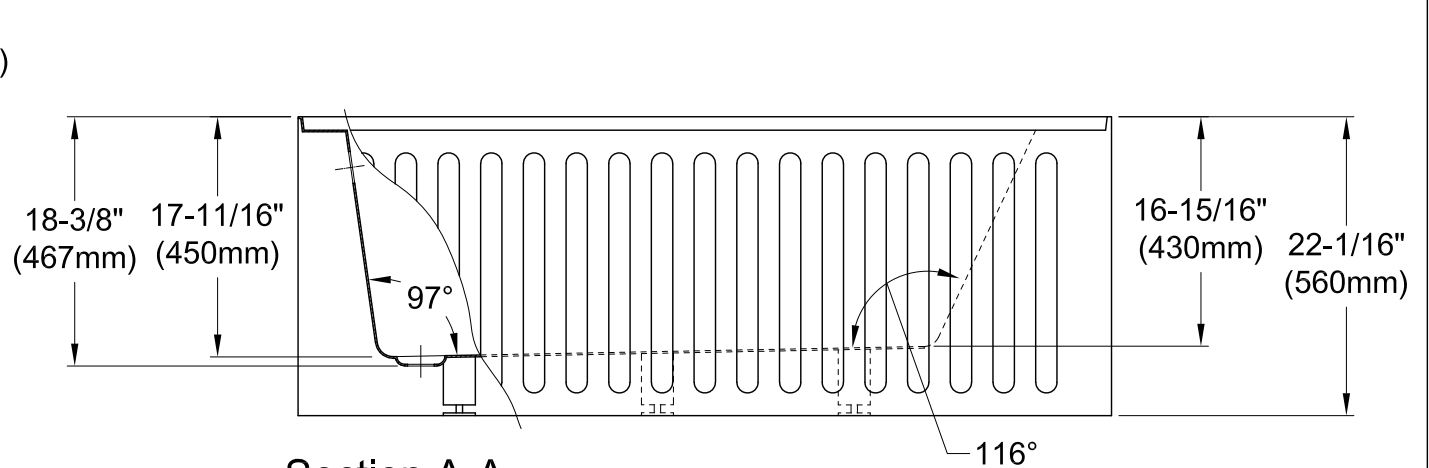

# VTDE603121L

60" Acrylic Tub With Left Drain & Overflow Hole

M10 x 65 (5 pcs)

Section A-A