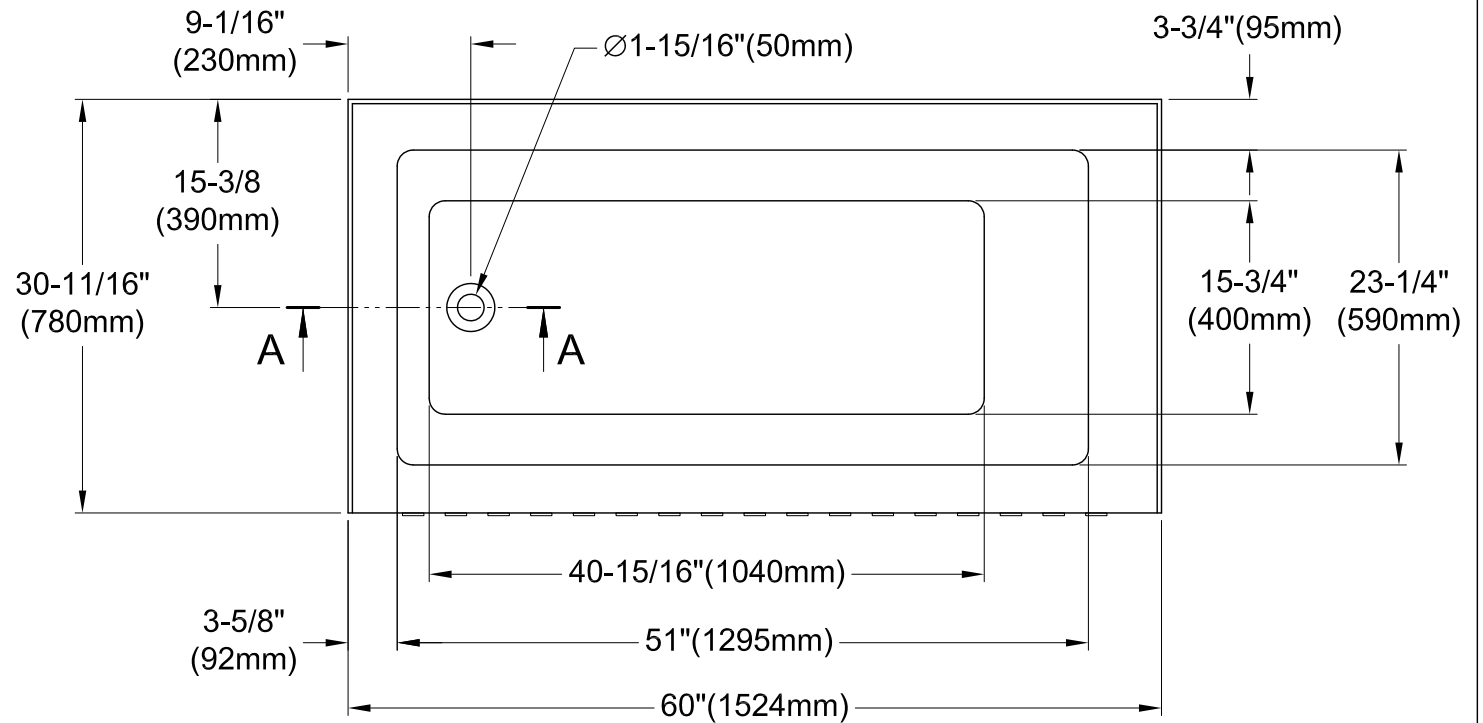

# VTDE603121L

60" Acrylic Tub With Left Drain & Overflow Hole

M10 x 65 (5 pcs)

Section A-A