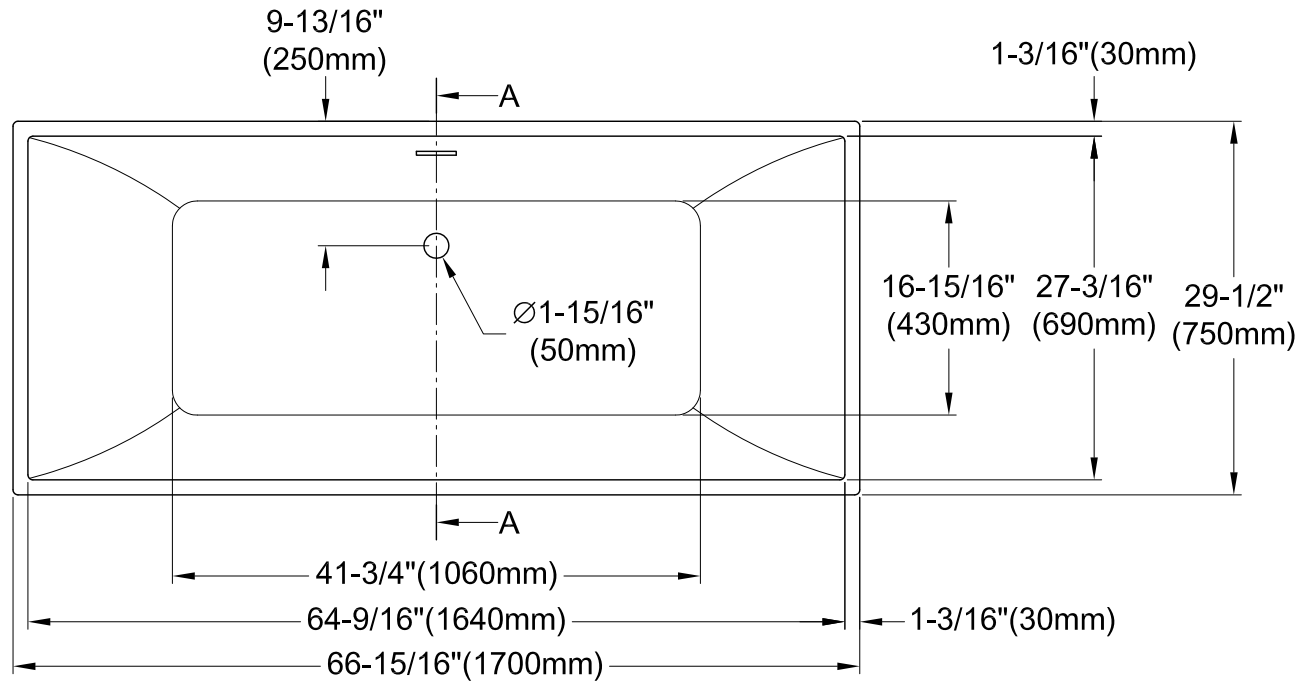

## 67" Acrylic Tub With Overflow & Pop-up Drain

M14 x 140 (4 pcs)  
M14 x 120 (1 pc)