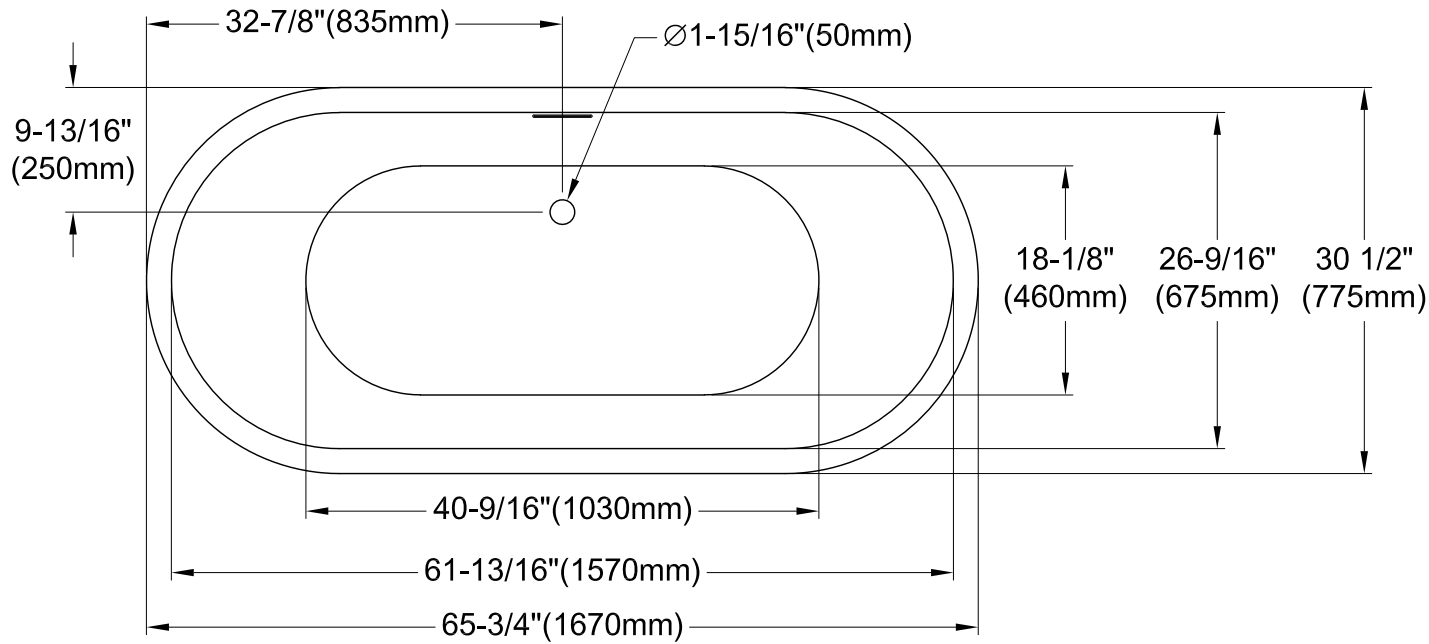

VTDE663124

66" Acrylic Tub With Square Overflow & Pop-Up Drain

M14 x 120 (5 pcs)