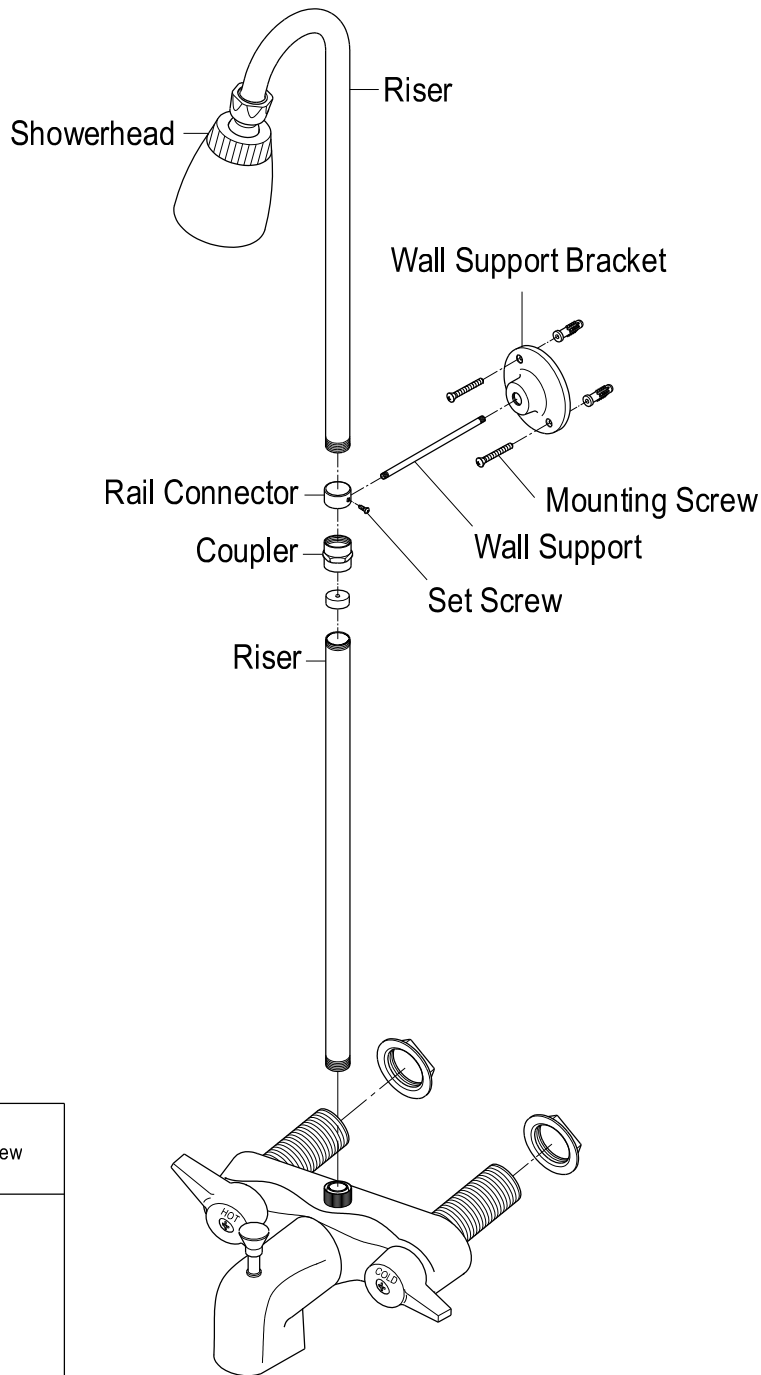

KINGSTON BRASS

THE TRADITION OF FINE BRASS

Installation Instructions For Use With KB's Convert To Shower Unit

Mounting Screw & Anchor	Set Screw
	
2 Pcs	1 Pc

www.kingstonbrass.com

TOLL-FREE CUSTOMER SERVICE: 1-877-2-KBRASS