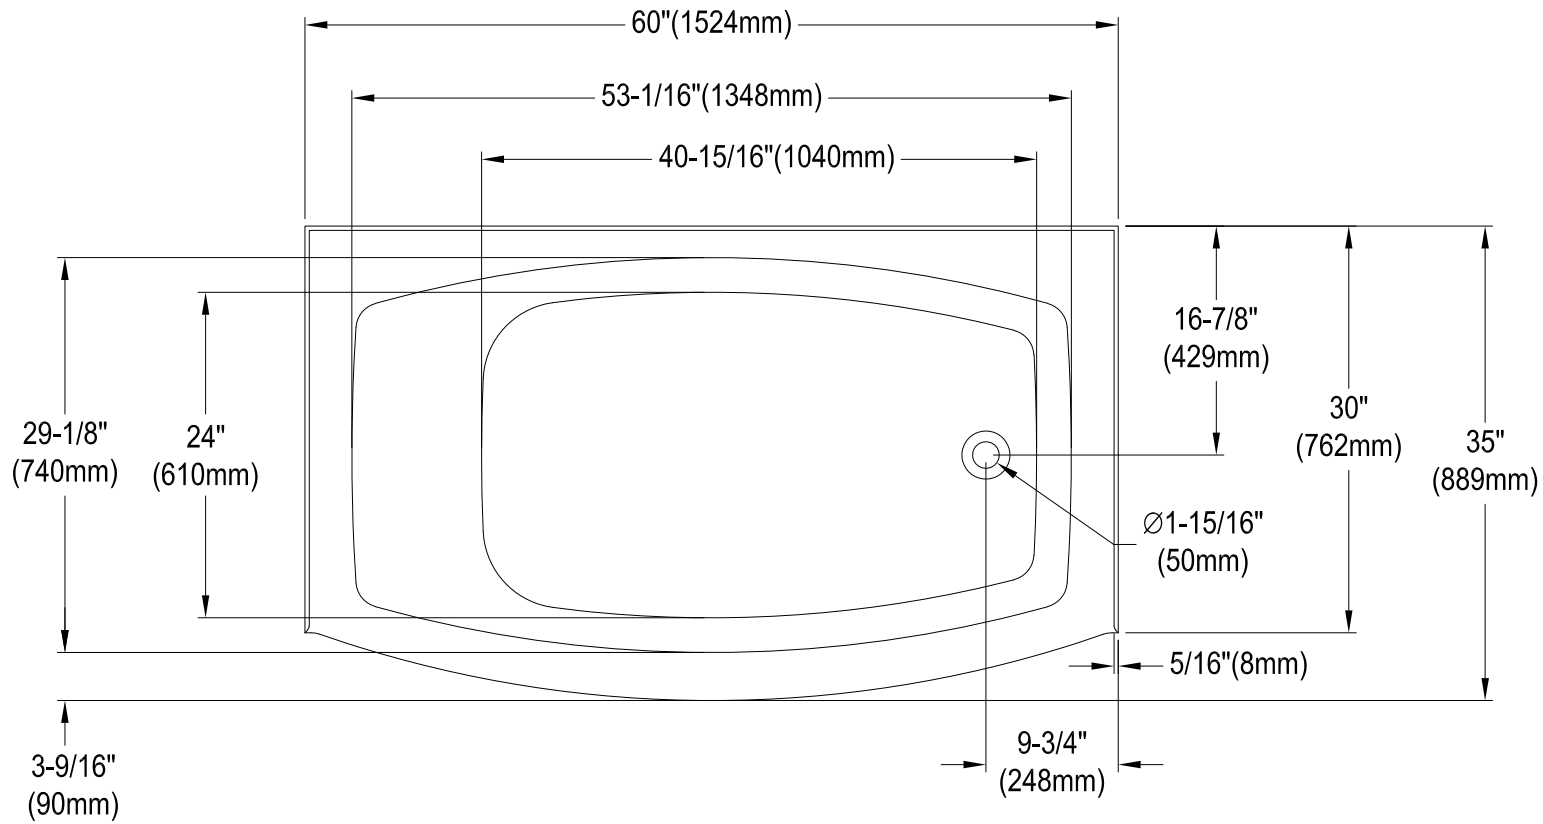

VTDR603022R

60" Alcove Acrylic Tub, Right Drain Hole

M10 x 65 (5 pcs)