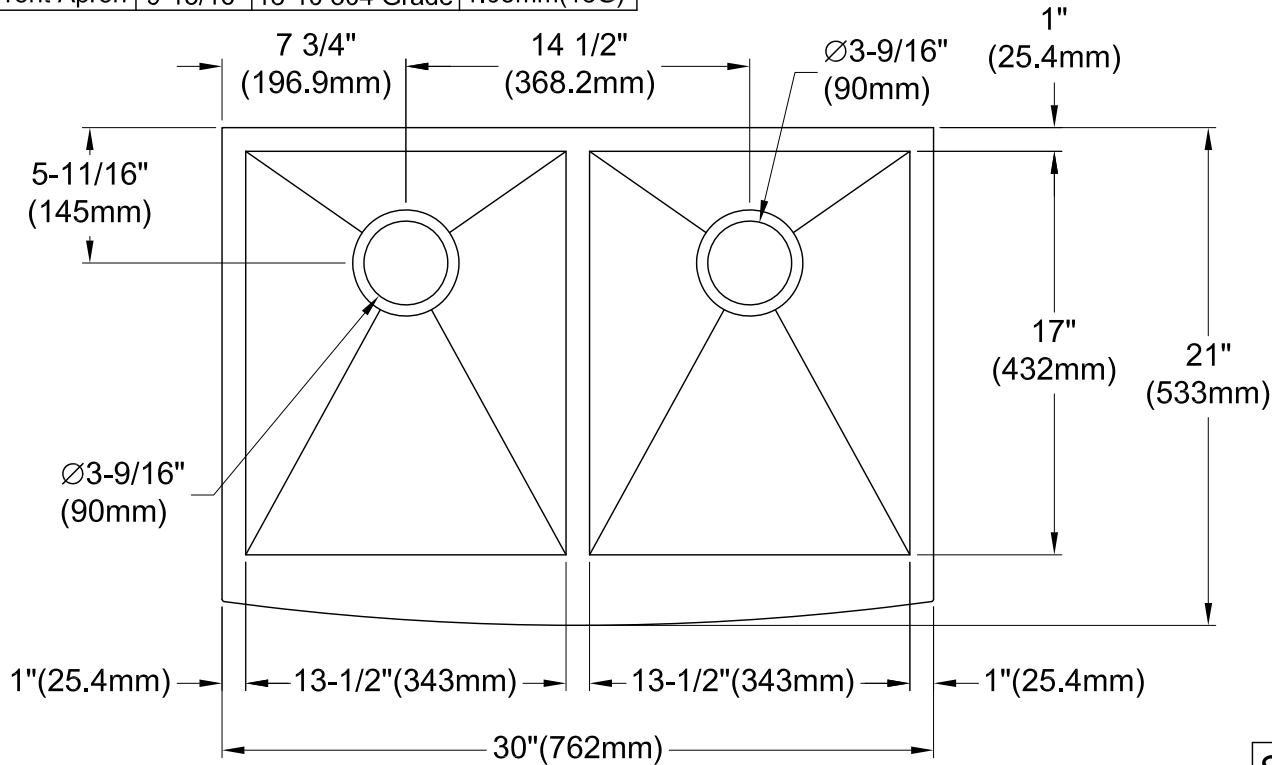

GKUDF302110

Stainless Steel Farmhouse Double Bowl Kitchen Sink, (L)30" X (W)21" X (D)10-1/4"

	Depth	SS Type	Thickness
Sink Body	10-1/4"	18-10 304 Grade	1.05mm(18G)
Front Apron	9-15/16"	18-10 304 Grade	1.05mm(18G)