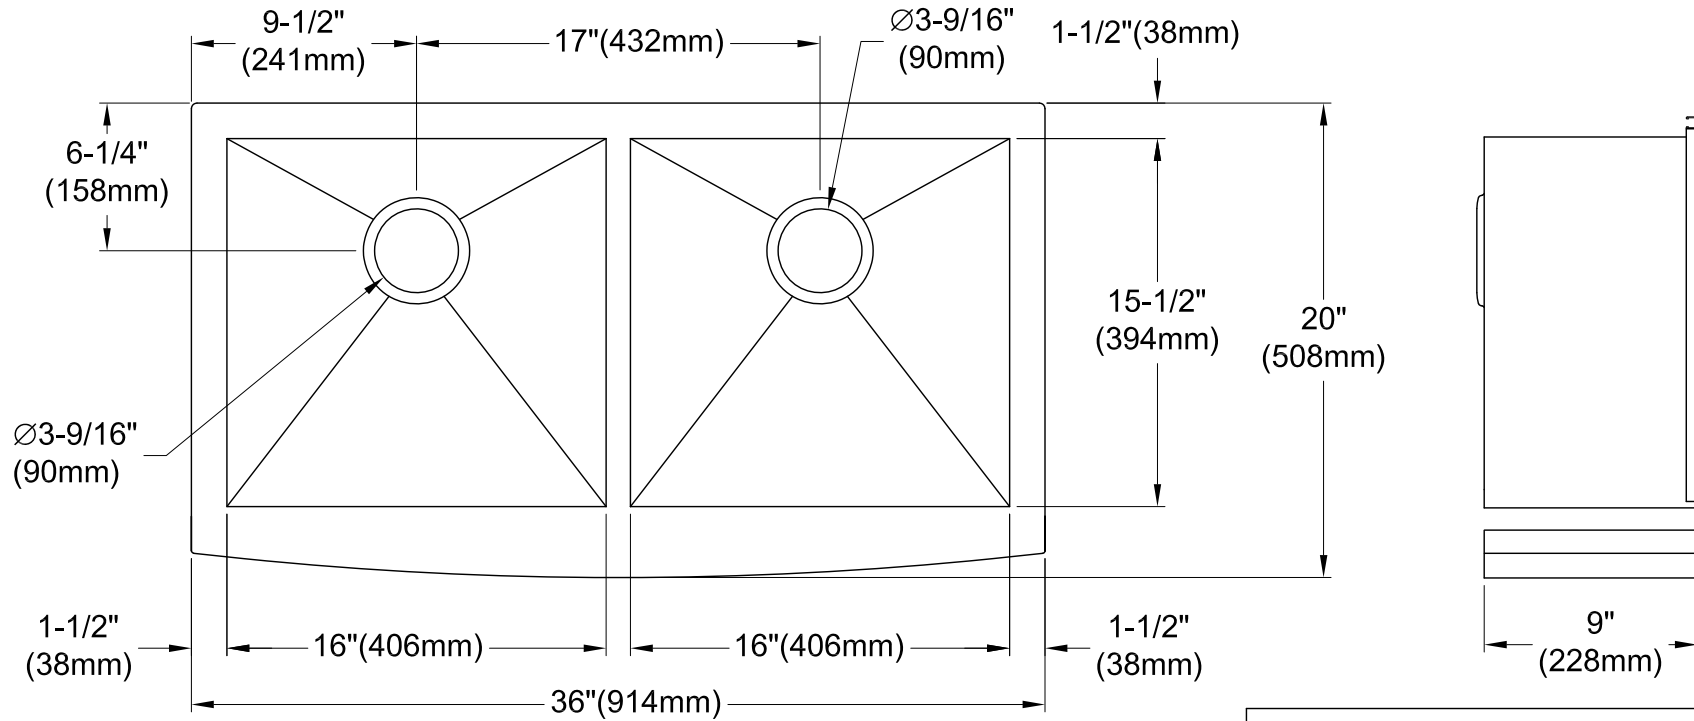

# GKTDF36209

Stainless Steel Farmhouse Self-Rimming Double Bowl Kitchen Sink, (L)36" X (W)20" X (D)9-5/16"

	Depth	SS Type	Thickness
Sink Body	9-5/16"	18-10 304 Grade	1.05mm(18G)
Front Apron	9"	18-10 304 Grade	1.05mm(18G)