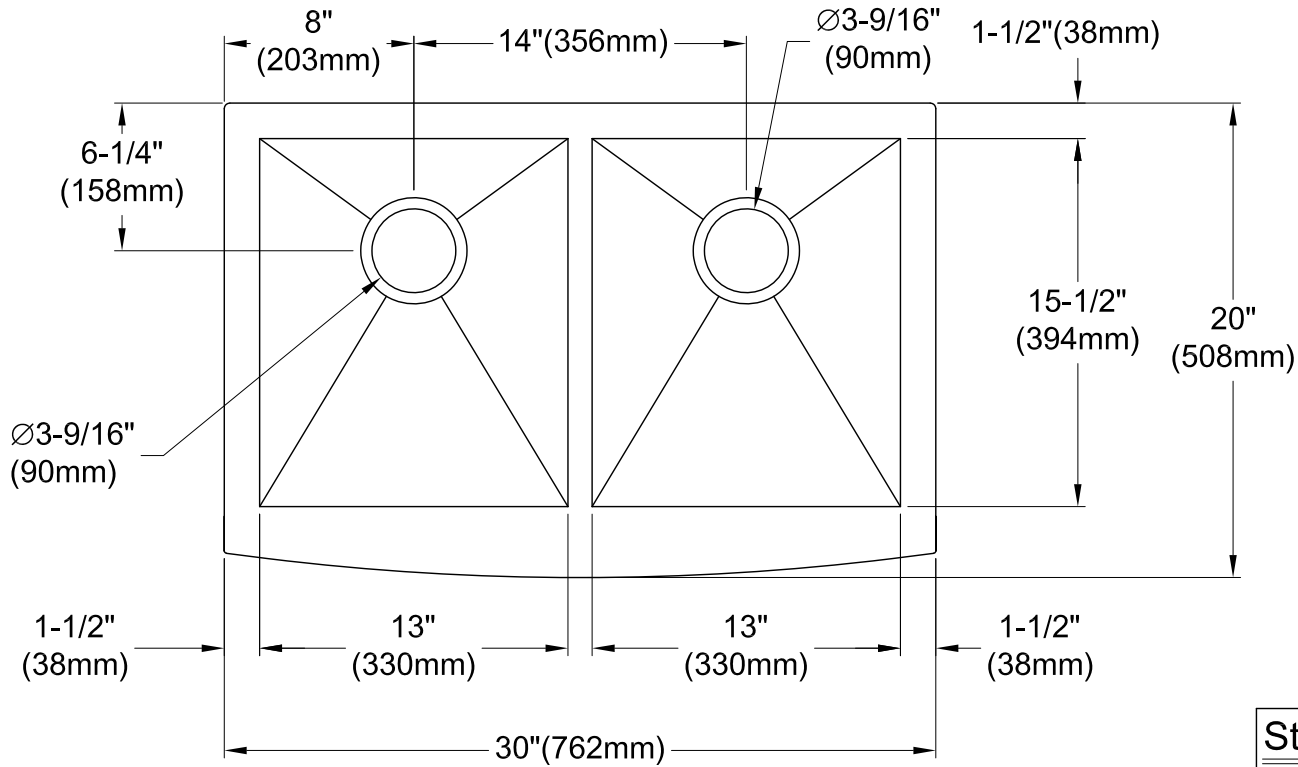

# GKTDF30209

Stainless Steel Farmhouse Self-Rimming Double Bowl Kitchen Sink, (L)30" X (W)20" X (D)9-5/16"

	Depth	SS Type	Thickness
Sink Body	9-5/16"	18-10 304 Grade	1.05mm(18G)
Front Apron	9"	18-10 304 Grade	1.05mm(18G)