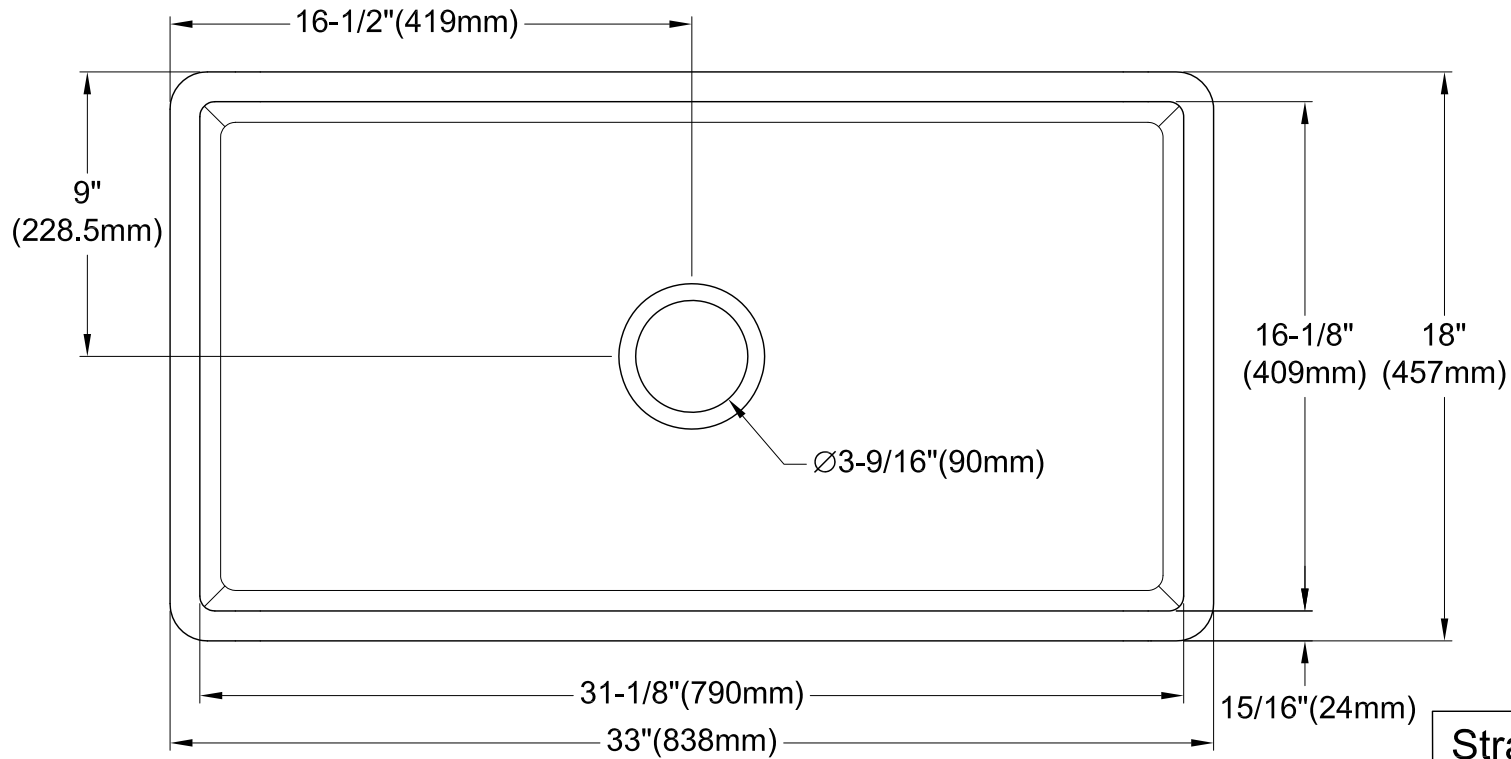

GKFA331810BC

Solid Surface White Stone Farmhouse Single Bowl Kitchen Sink

Strainer