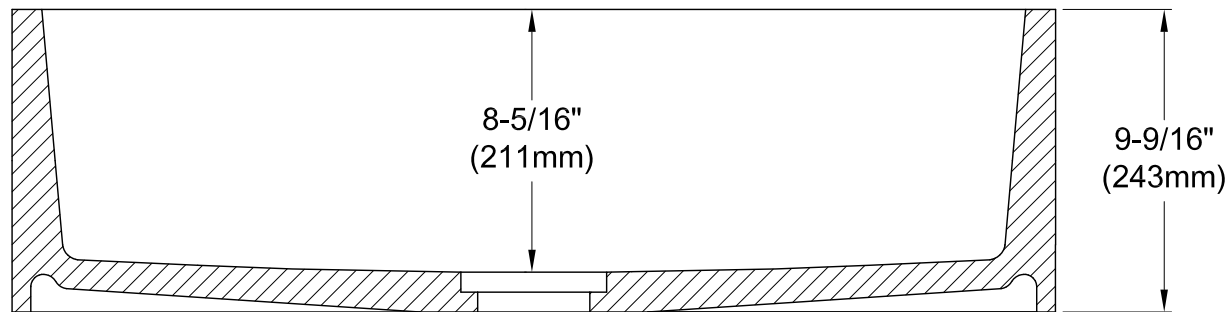

GKFA331810BC

Solid Surface White Stone Farmhouse Single Bowl Kitchen Sink

Strainer