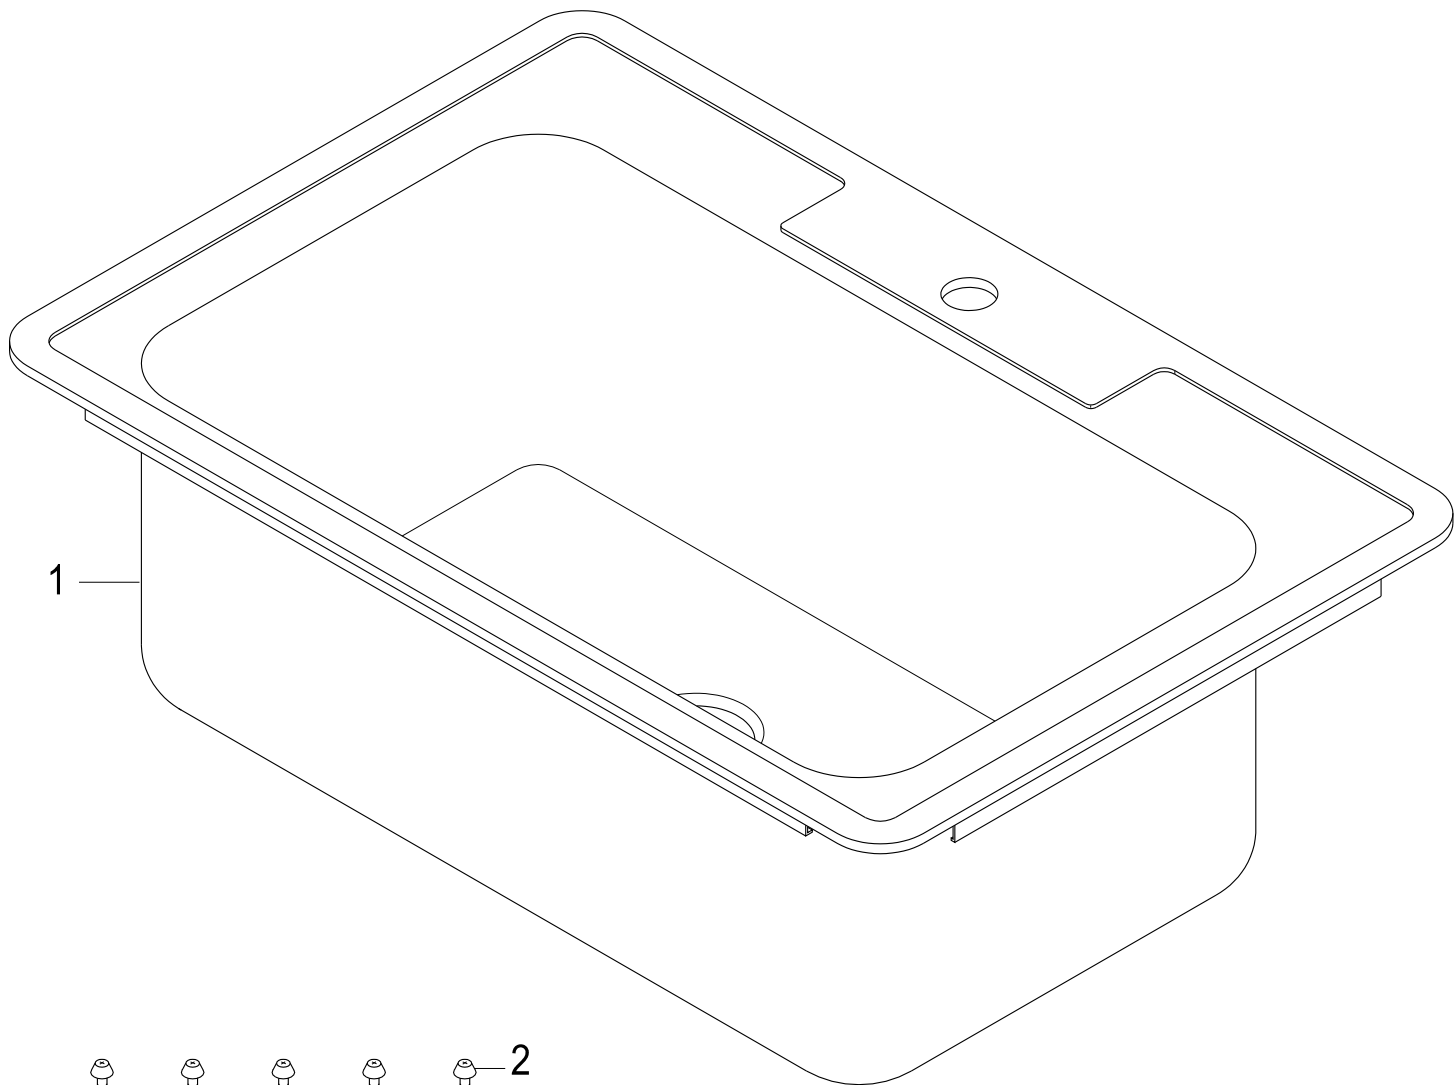

GKTS3322901

Stainless Steel Self-Rimming Single Bowl Kitchen Sink, 1 Hole, (L)33" X (W)22" X (D)8-11/16"

1