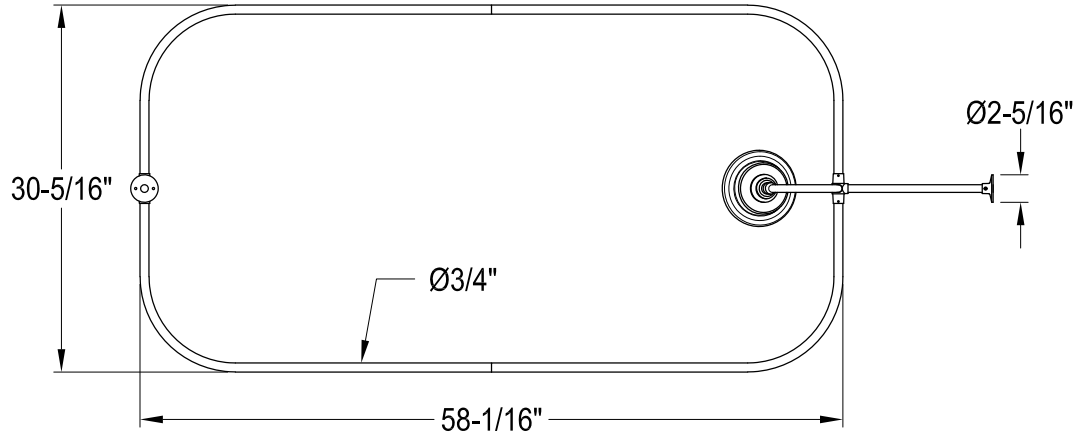

CCK3140,1PL

Shower Combo

CC460,1,2,3,5,6,7,8 Single Offset Bath Supply

CC2090,1,2,3,5,6,7,8 Tub Waste & Overflow