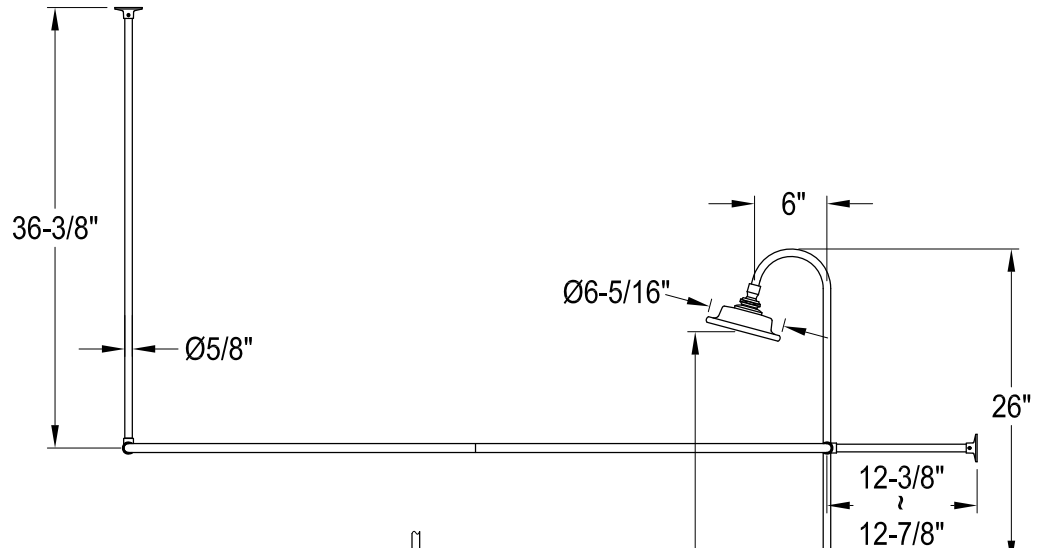

CCK3140,1PL

Shower Combo

CC460,1,2,3,5,6,7,8 Single Offset Bath Supply

CC2090,1,2,3,5,6,7,8 Tub Waste & Overflow