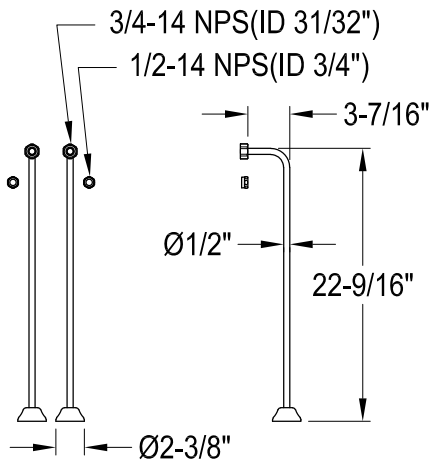

CCK3140,1PL

Shower Combo

CC460,1,2,3,5,6,7,8 Single Offset Bath Supply

CC2090,1,2,3,5,6,7,8 Tub Waste & Overflow