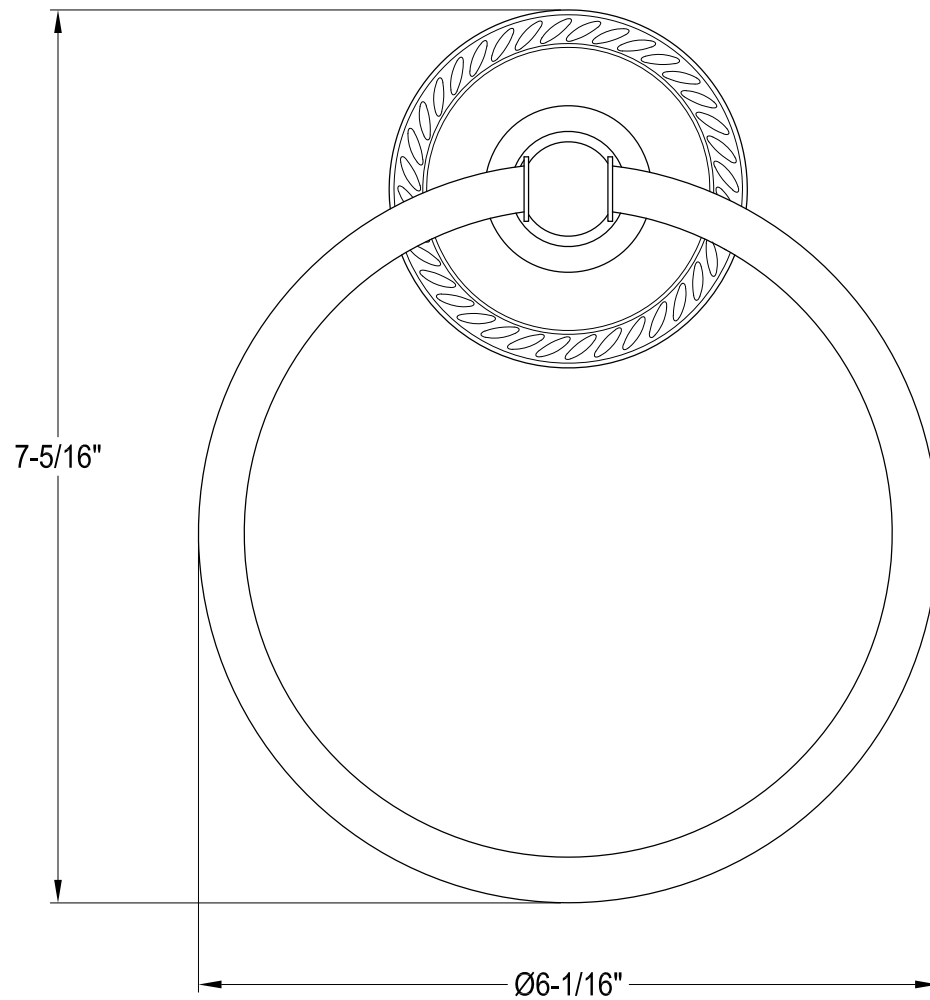

BA913ORB

24" Dual Towel Bar

BA914ORB

Towel Ring

BA917ORB

Robe Hook

BA918ORB

Toilet Paper Holder