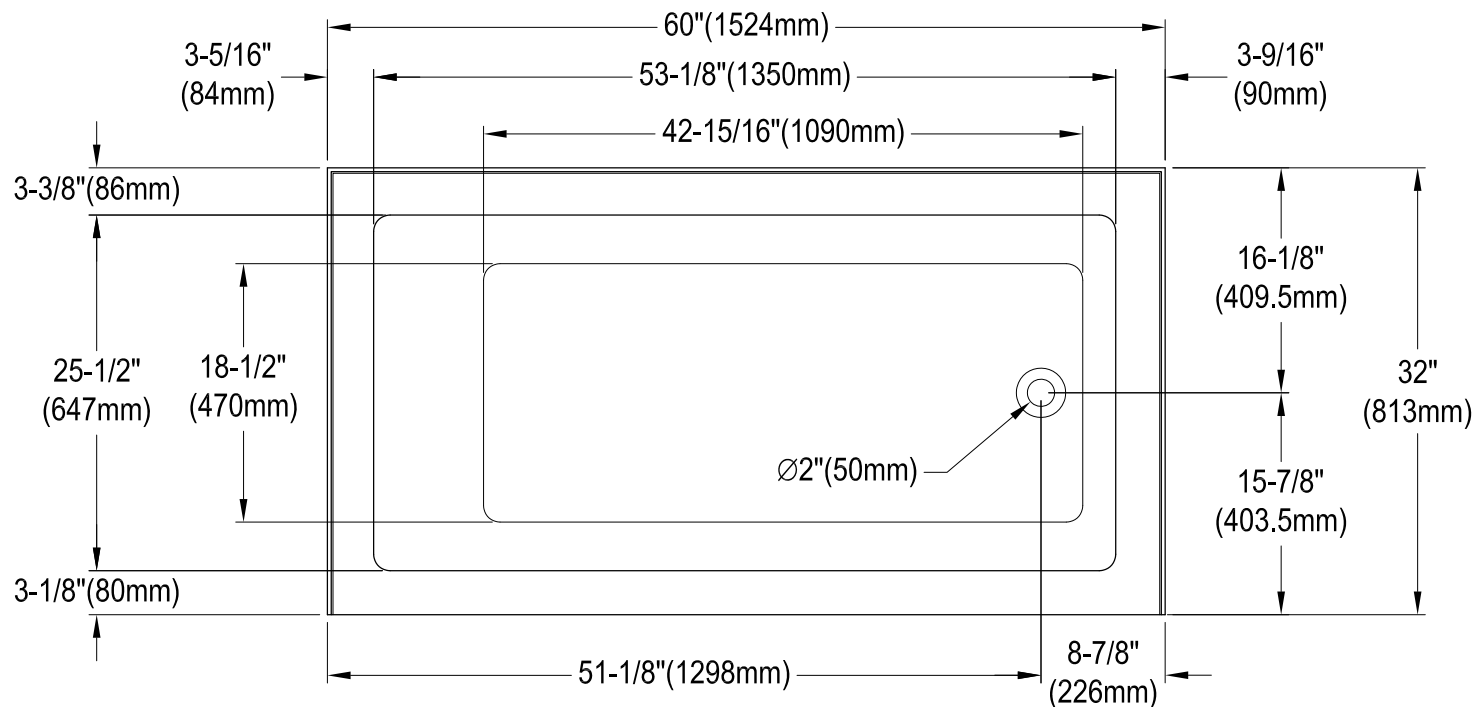

VTAP603222R

60" Acrylic Alcove Tub with Right Hand Drain Hole

M10 x 65 (5 pcs)