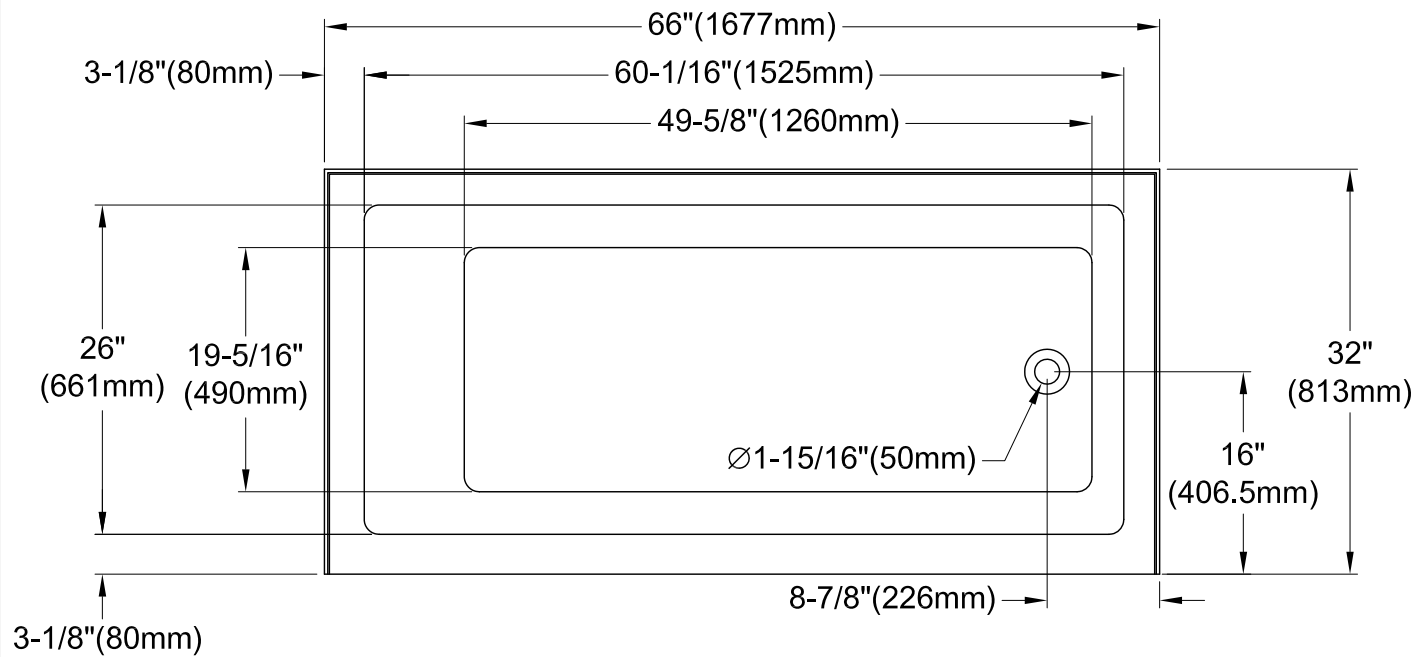

VTAP663222R

66" Acrylic Tub Without Drain & Overflow, Right Drain Hole

M10 x 55 (5 pcs)