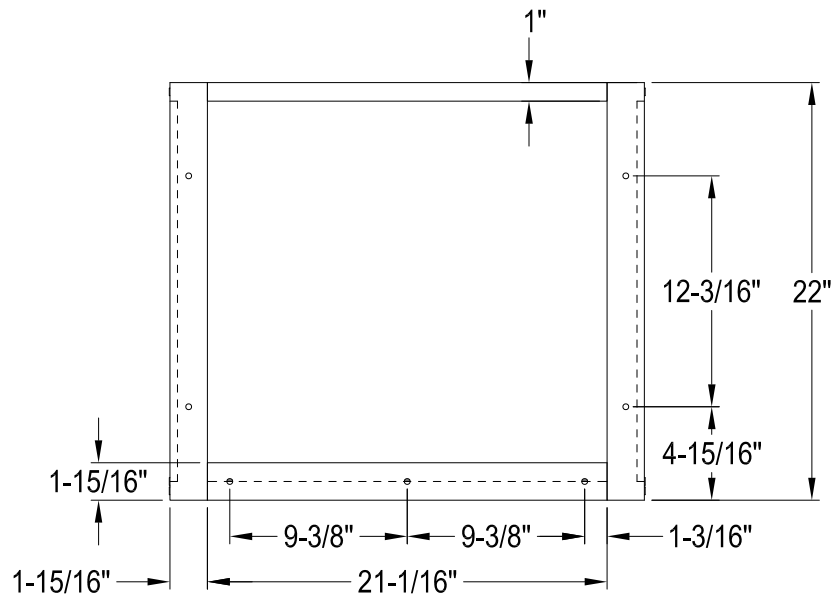

VSP2522B0,1,2,5,6,7,8

Steel Bathroom Console Sink Base With Glass Shelf

VSPBRKT x 2 pcs
(Scale 3:1)