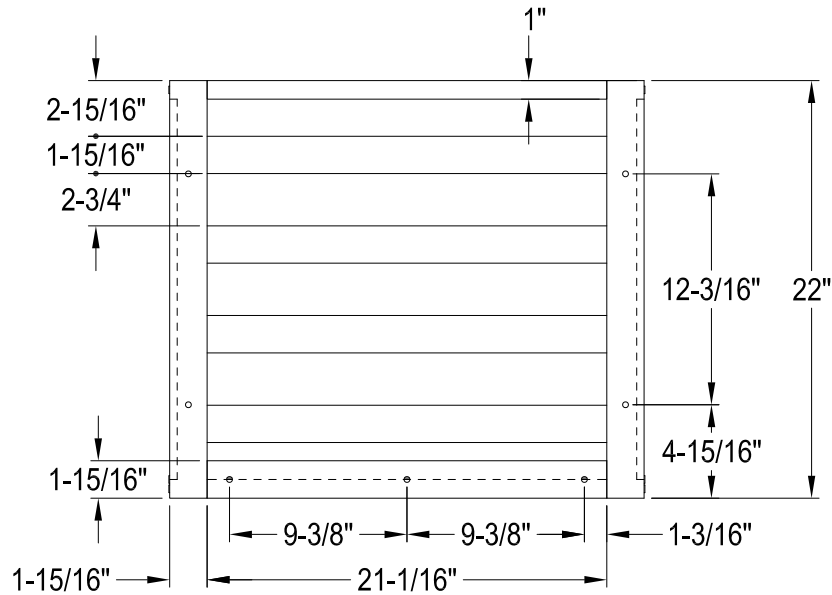

# VSP2522A0,1,2,5,6,7,8

Steel Bathroom Console Sink Base

VSPBRKT x 2 pcs  
(Scale 3:1)