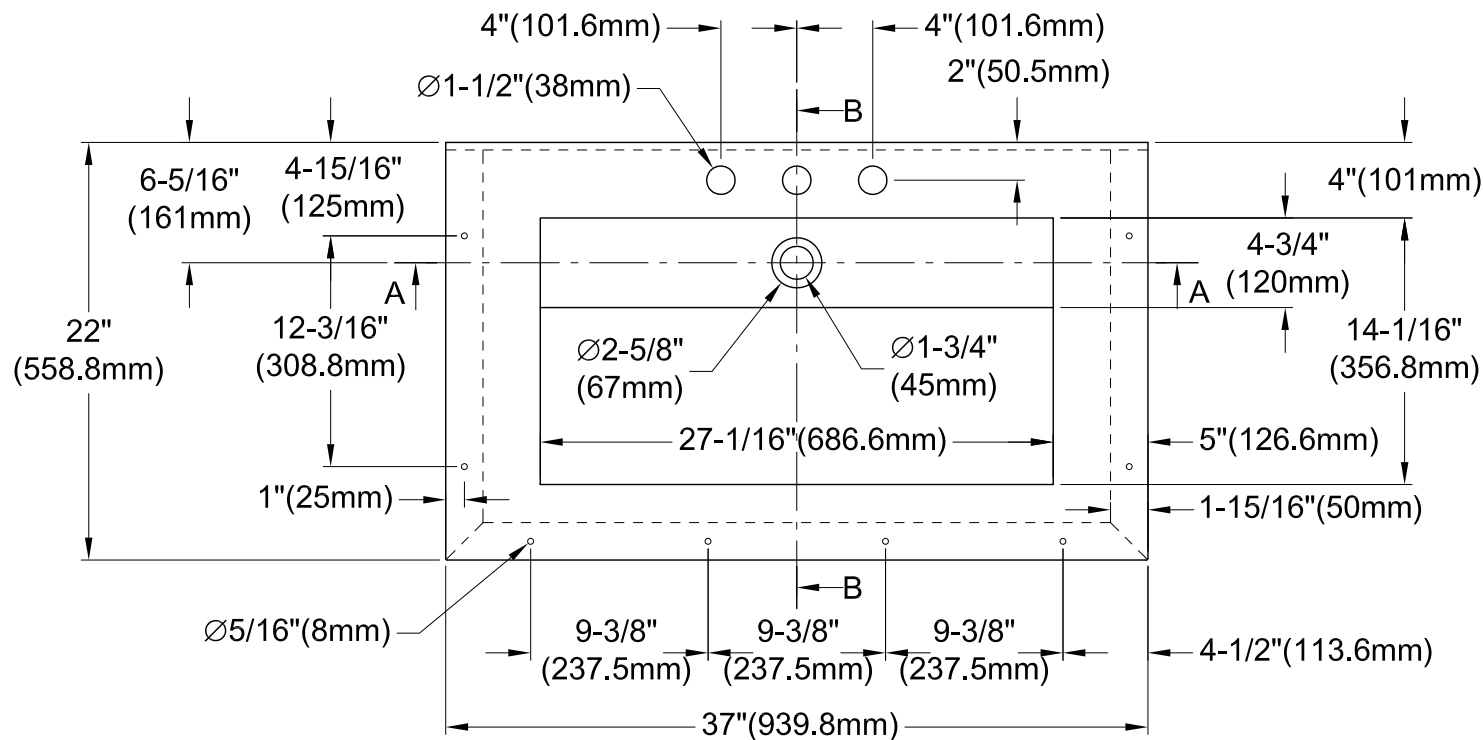

GLTS37225

Stainless Steel Self-Rimming Single Bowl Lavatory Sink, 3 Holes, (L)37" X (W)22" X (D)4-15/16"

Depth	SS Type	Thickness
4-15/16"	18-10 304 Grade	1.2mm(18G)

Section:A-A