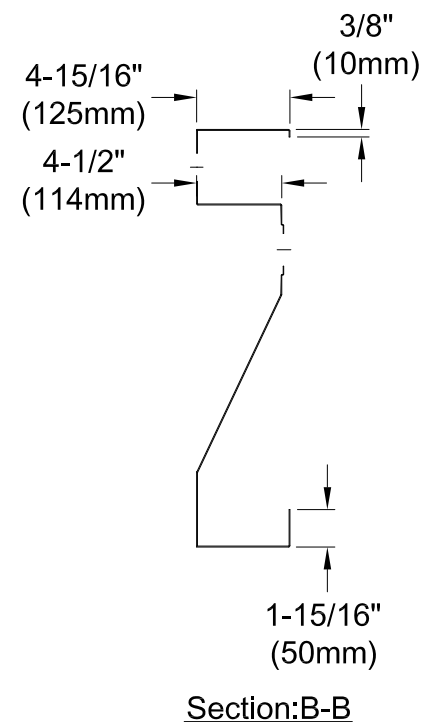

GLTS37225

Stainless Steel Self-Rimming Single Bowl Lavatory Sink, 3 Holes, (L)37" X (W)22" X (D)4-15/16"

Depth	SS Type	Thickness
4-15/16"	18-10 304 Grade	1.2mm(18G)

Section:A-A