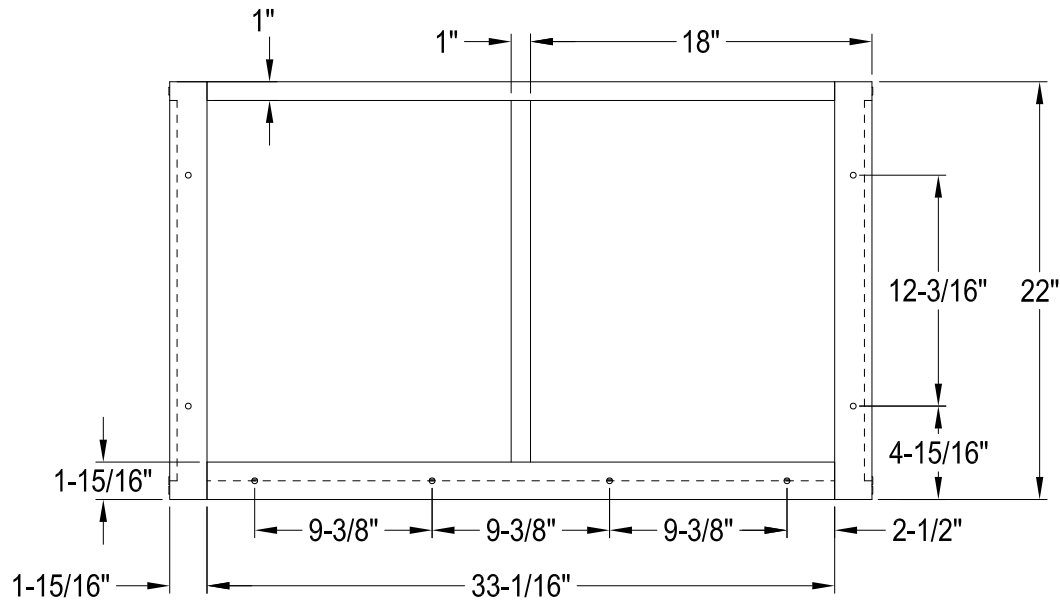

VSP3722B0,1,5,7,8

Steel Bathroom Console Sink Base With Glass Shelf

VSPBRKT x 2 pcs

(Scale 3:1)