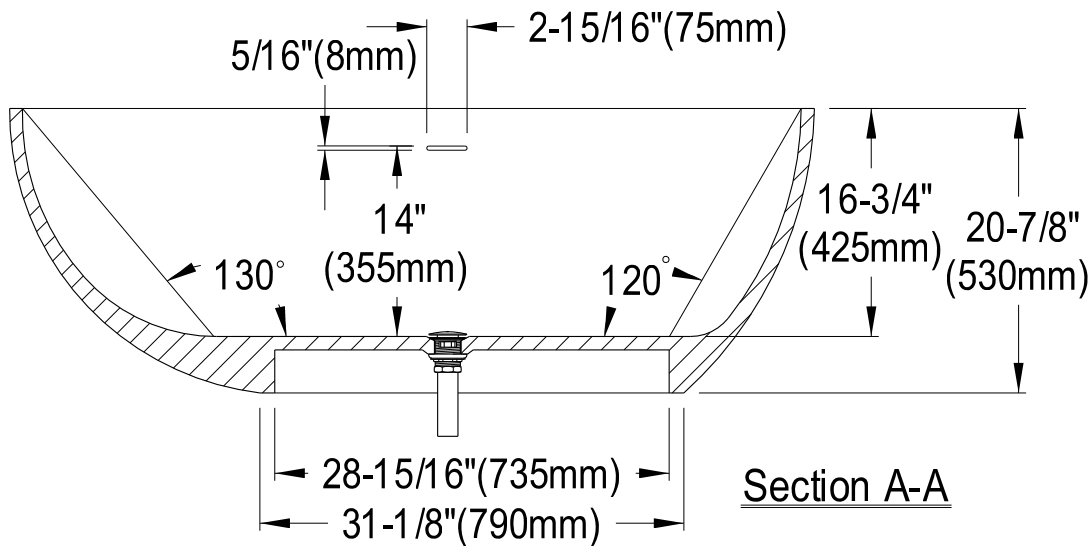

VRTRS593021

59" Solid Surface Matte Stone Bathtub With Drain

Section A-A

Section B-B