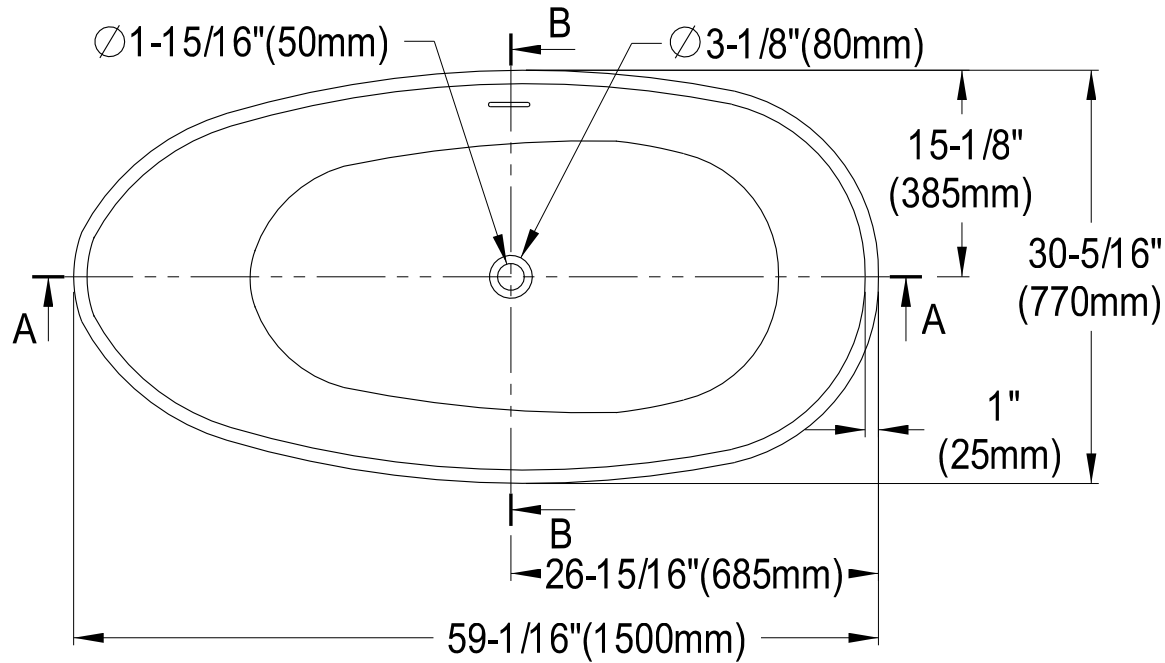

VRTRS593021

59" Solid Surface Matte Stone Bathtub With Drain

Section A-A

Section B-B