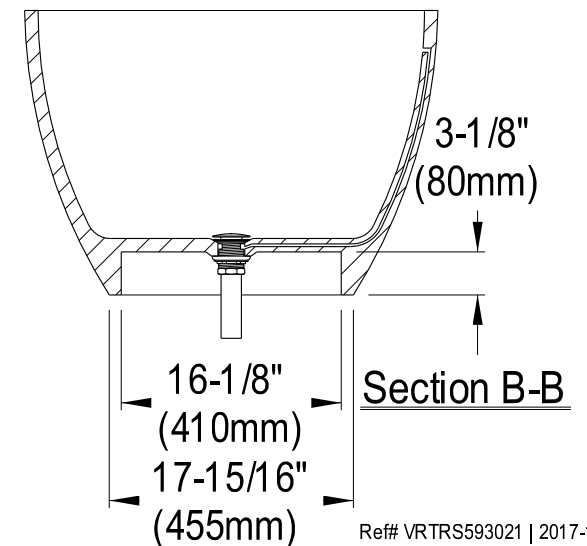

VRTRS593021

59" Solid Surface Matte Stone Bathtub With Drain

Section A-A

Section B-B