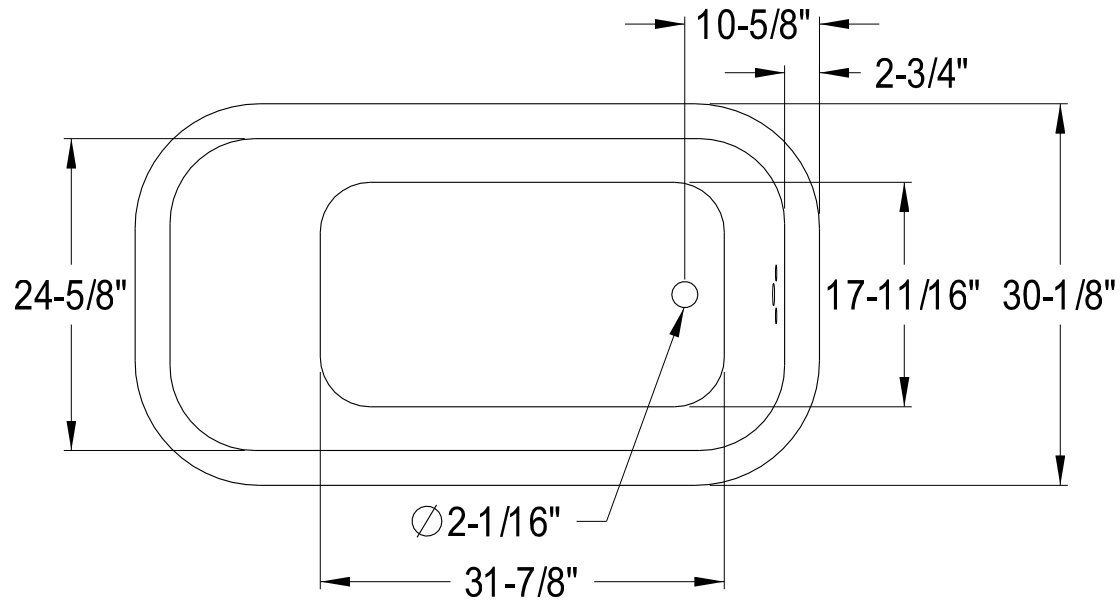

# KCT3D543019C1,8

54" Cast Iron Bathtub Combo

CC38T1, CC37T2, 5, 8

Wall Mount Clawfoot Tub Filler