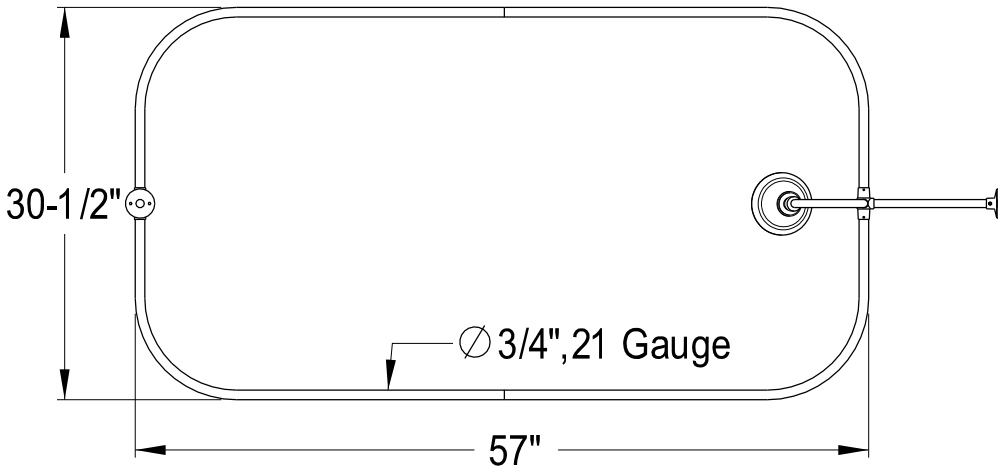

# CCK4141AX

Shower Combo

CC2091,2,5,8  
Tub Waste & Overflow, 20 Gauge

CC461,2,5,8  
Single Offset Bath Supply