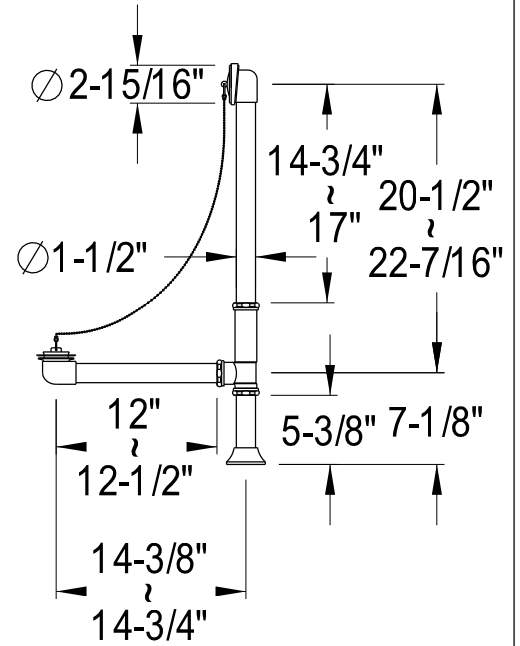

# CCK4141AX

Shower Combo

CC2091,2,5,8  
Tub Waste & Overflow, 20 Gauge

CC461,2,5,8  
Single Offset Bath Supply