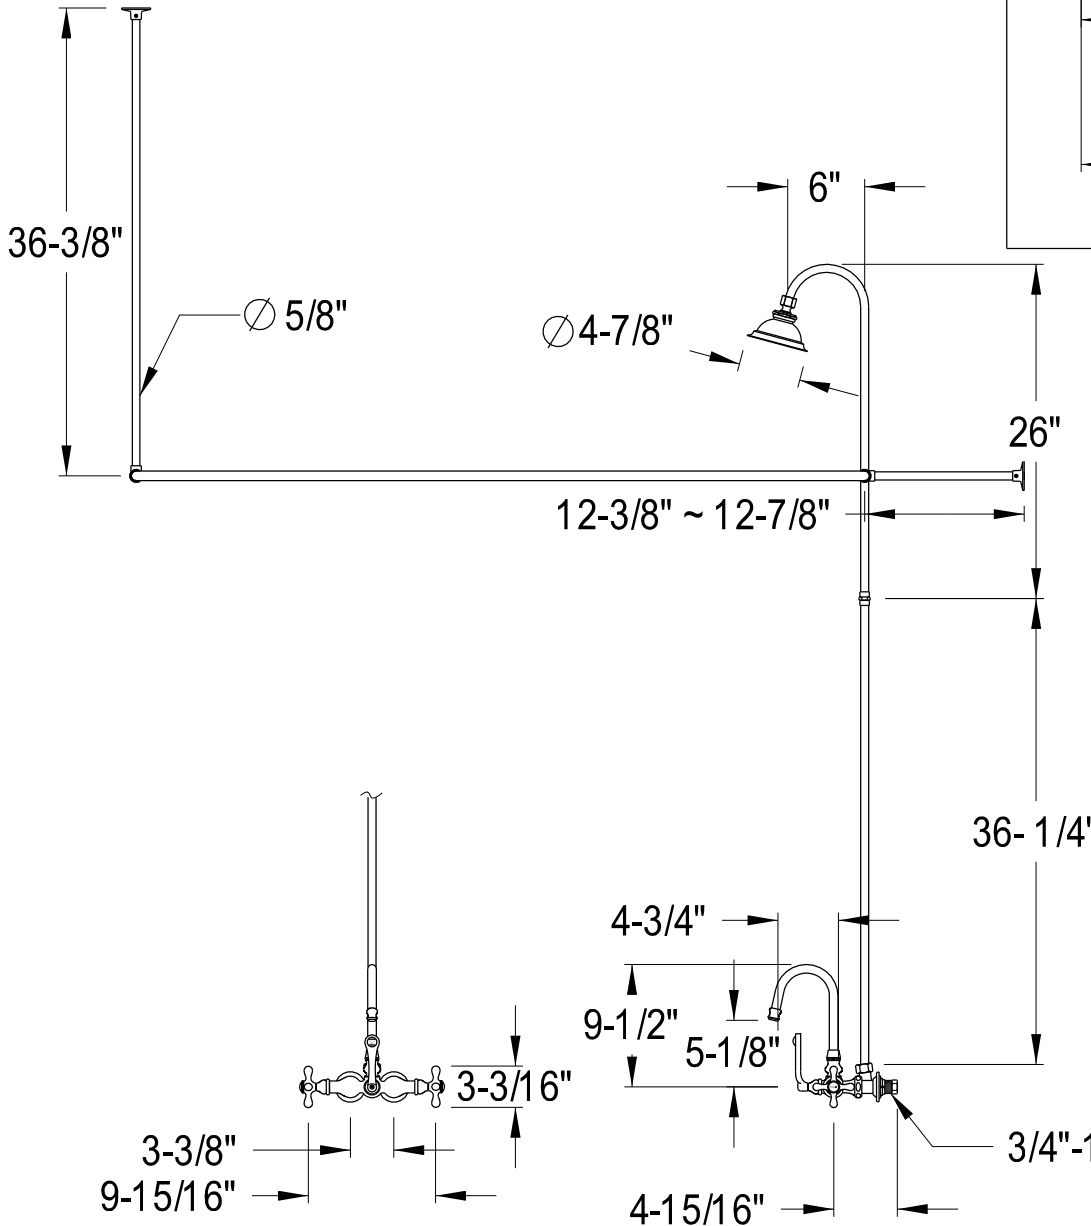

# CCK4141AX

Shower Combo

CC2091,2,5,8  
Tub Waste & Overflow, 20 Gauge

CC461,2,5,8  
Single Offset Bath Supply