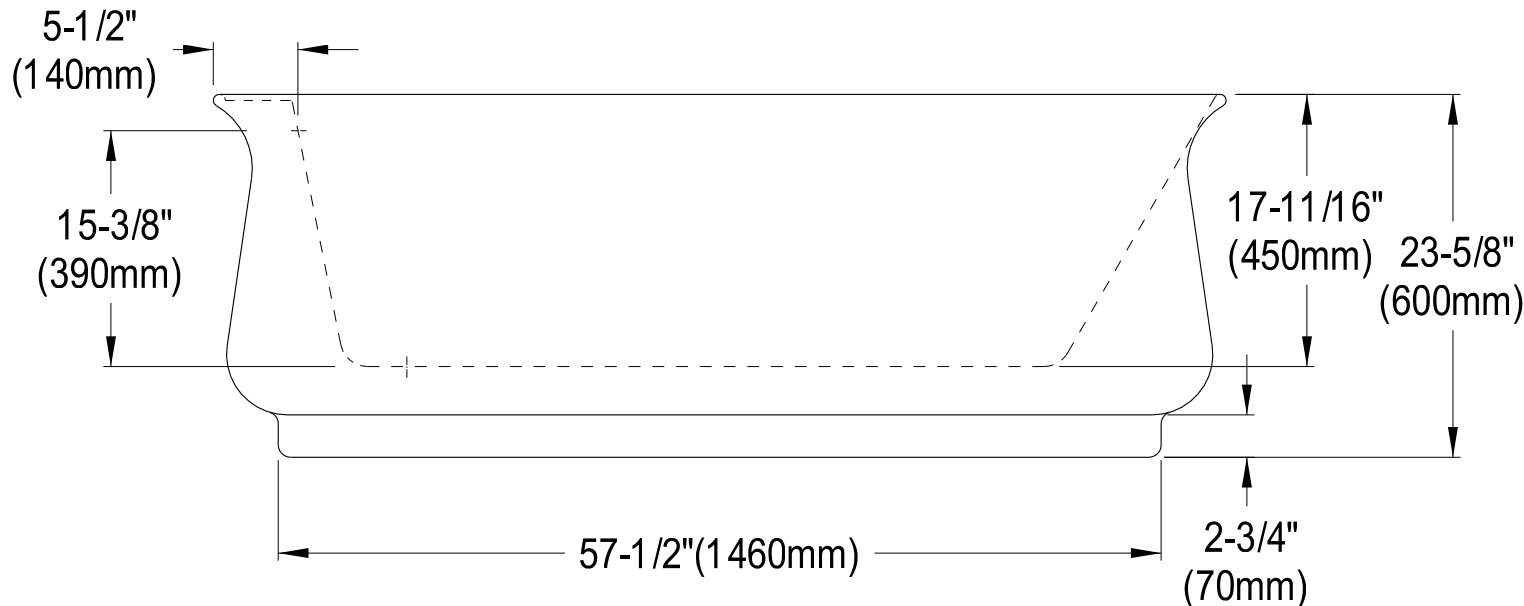

# VTDR662723

66" Acrylic Tub With Square Overflow & Pop-Up Drain

M14 x 118 (2 pcs)  
M14 x 98 (3 pcs)

Section A-A