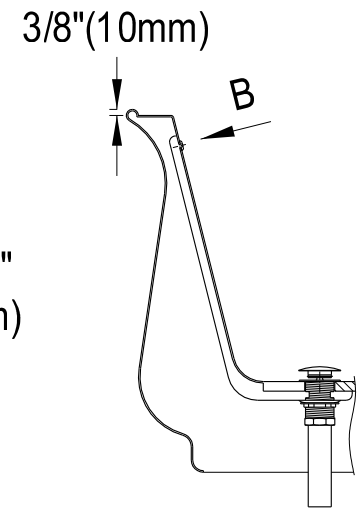

# VTDR662723

66" Acrylic Tub With Square Overflow & Pop-Up Drain

M14 x 118 (2 pcs)  
M14 x 98 (3 pcs)

Section A-A