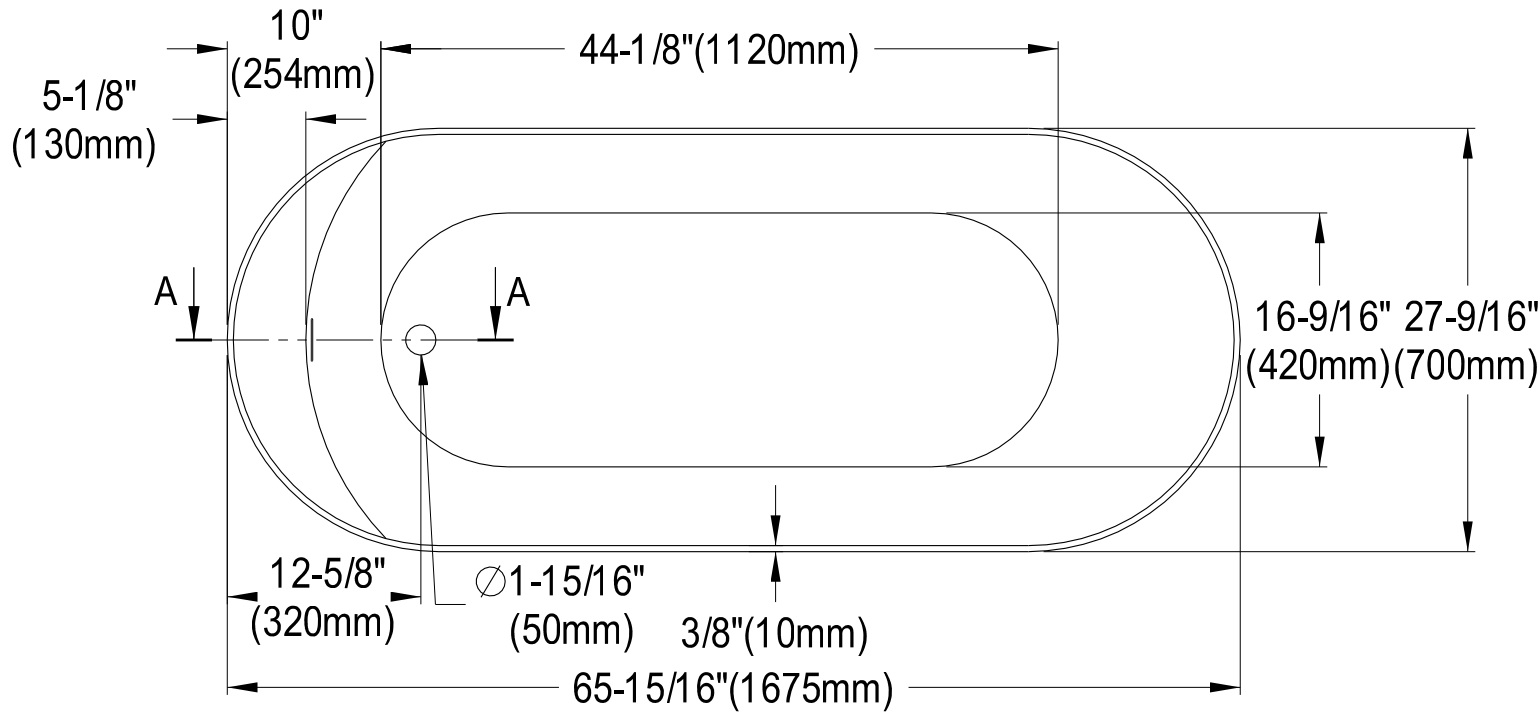

# VTDR662723

66" Acrylic Tub With Square Overflow & Pop-Up Drain

M14 x 118 (2 pcs)  
M14 x 98 (3 pcs)

Section A-A