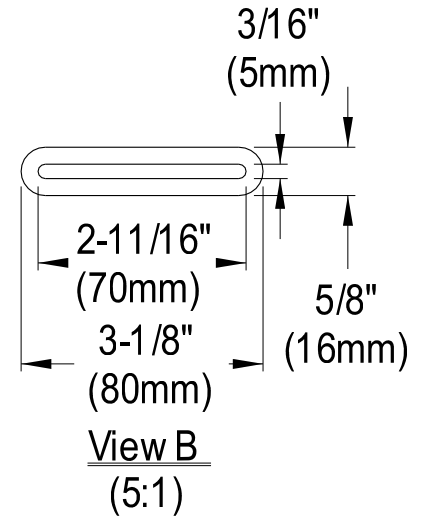

# VTDR662723

66" Acrylic Tub With Square Overflow & Pop-Up Drain

M14 x 118 (2 pcs)  
M14 x 98 (3 pcs)

Section A-A