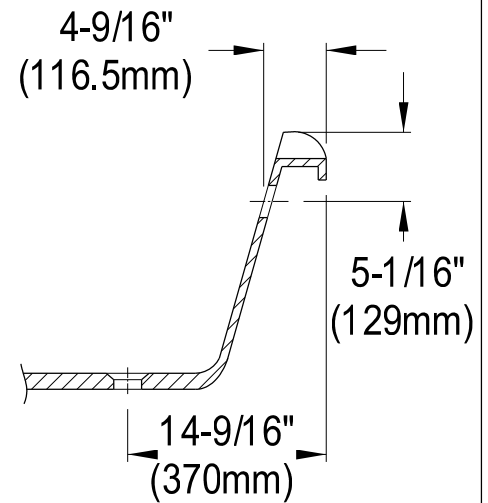

# VTRF673018A1,2,5,6,8

67" Square Acrylic Tub No Drillings

Section A-A