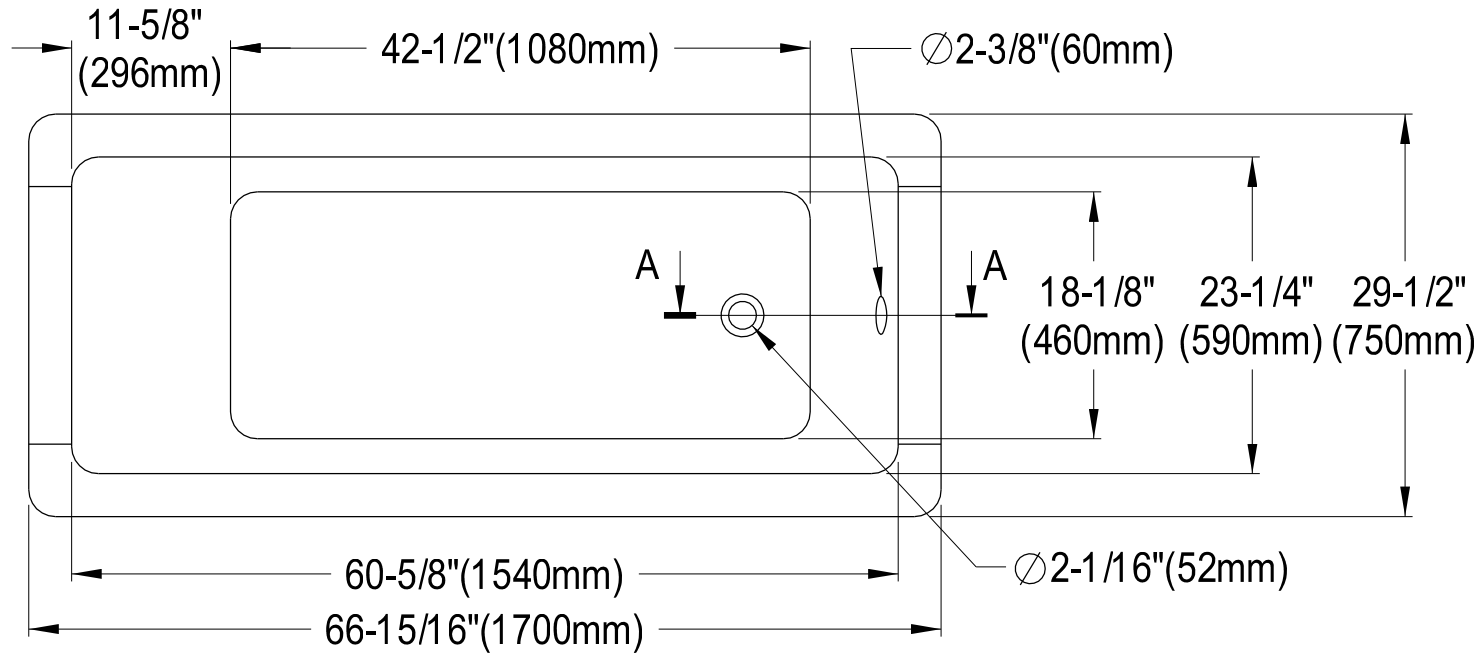

# VTRF673018A1,2,5,6,8

67" Square Acrylic Tub No Drillings

Section A-A