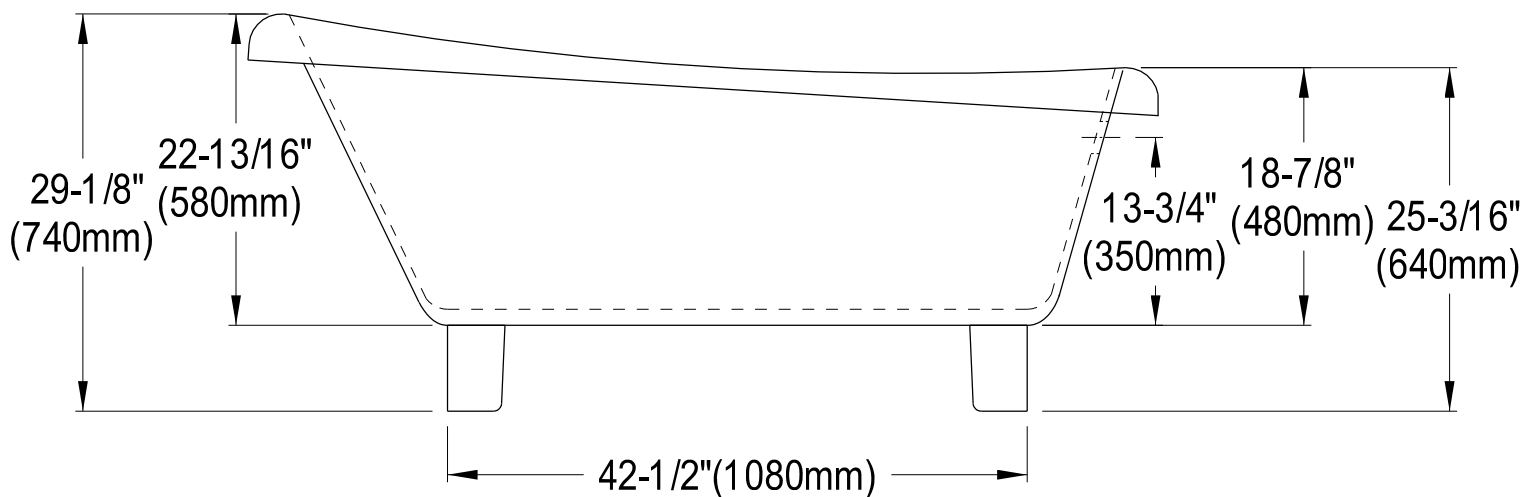

# VTRF673018A1,2,5,6,8

67" Square Acrylic Tub No Drillings

Section A-A