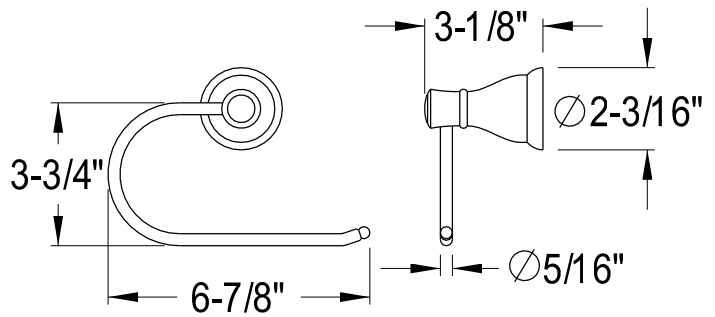

BAHK501 2478C, ORB, SN

24" & 18" Towel Bar, Towel Ring, Robe Hook, Toilet Paper Holder

Robe Hook

Toilet Paper Holder

Towel Ring