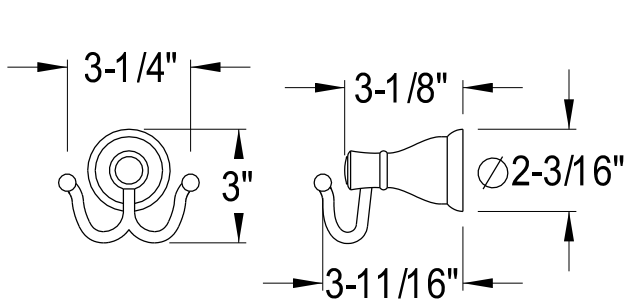

BAHK501 2478C, ORB, SN

24" & 18" Towel Bar, Towel Ring, Robe Hook, Toilet Paper Holder

Robe Hook

Toilet Paper Holder

Towel Ring