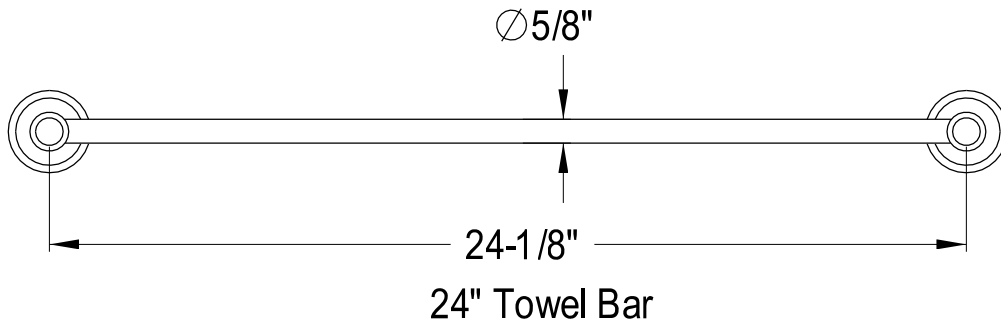

BAHK501 2478C, ORB, SN

24" & 18" Towel Bar, Towel Ring, Robe Hook, Toilet Paper Holder

Robe Hook

Toilet Paper Holder

Towel Ring