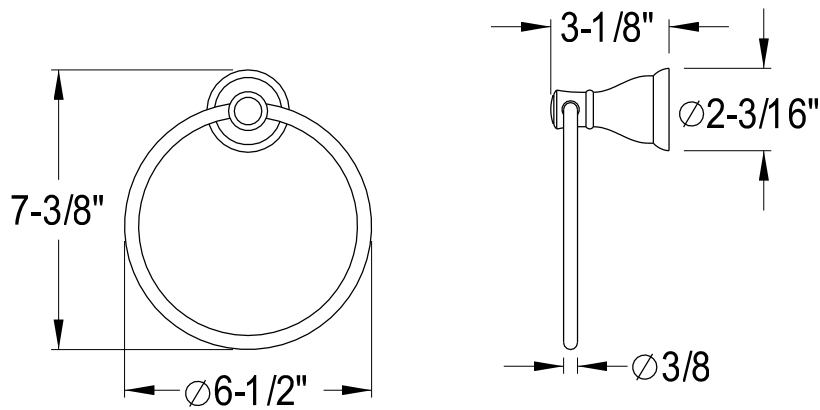

BAHK501 2478C, ORB, SN

24" & 18" Towel Bar, Towel Ring, Robe Hook, Toilet Paper Holder

Robe Hook

Toilet Paper Holder

Towel Ring