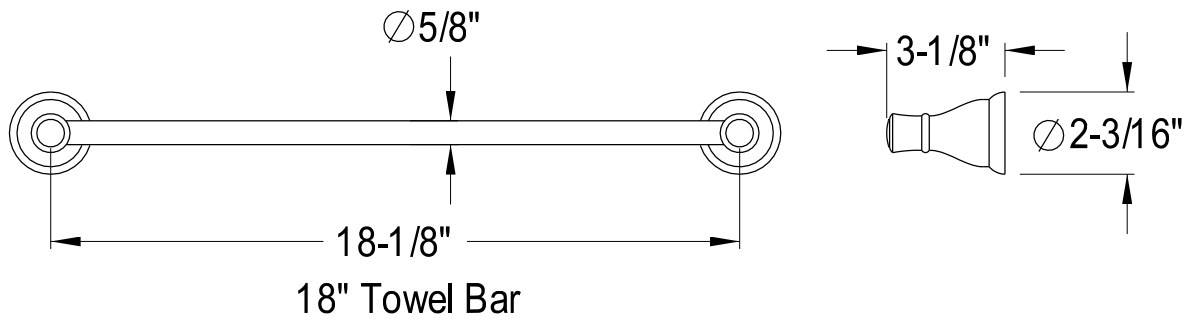

BAHK501 2478C, ORB, SN

24" & 18" Towel Bar, Towel Ring, Robe Hook, Toilet Paper Holder

Robe Hook

Toilet Paper Holder

Towel Ring